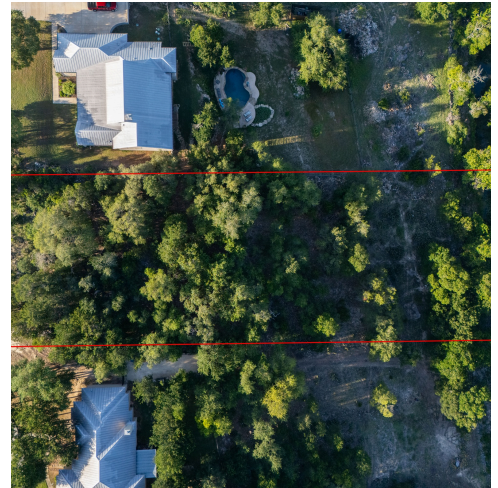

315 Rittmann Road
Spring Branch, TX 78070

See online or with your mobile device:
<https://315rittmanroad.mls.tours>

Sharon Herbert

Realtor

📞 512.827.1339

✉️ sharonherbert50@gmail.com