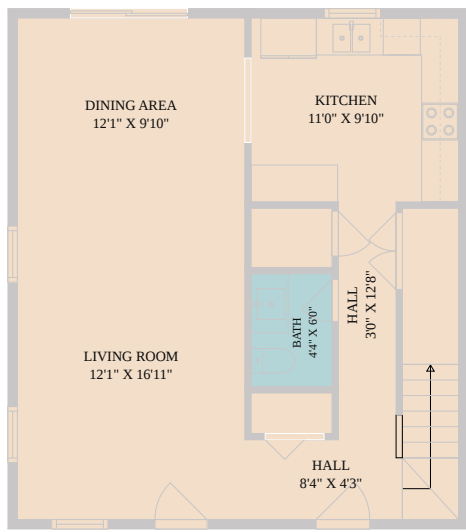

TWIST TOURS