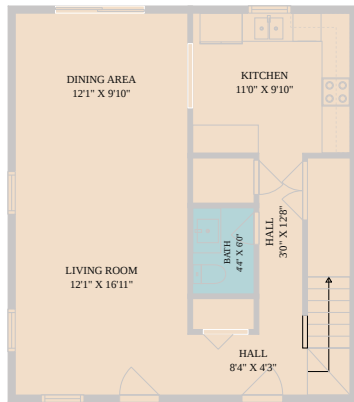

TWIST TOURS

1ST FLOOR

TWIST TOURS

TWIST TOURS

© 2026 331 Enterprises, LLC. All rights reserved. This floor plan is an approximation of existing structures and features and is provided for convenience only with the permission of the seller. All measurements are approximate and not guaranteed to be exact or to scale. Buyer should confirm measurements using their own sources.