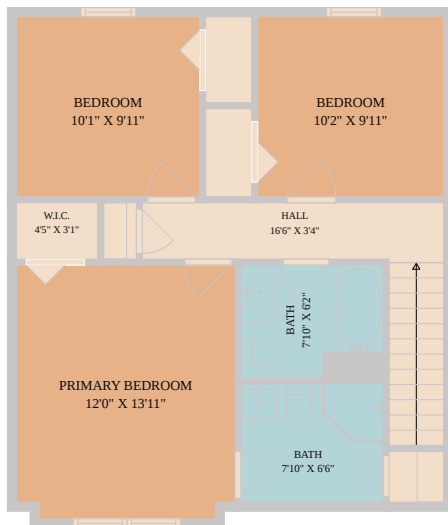

TWIST TOURS

TWIST TOURS