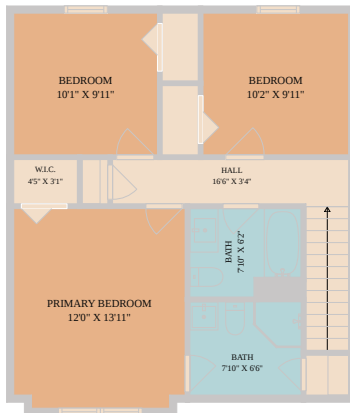

TWIST TOURS

2ND FLOOR

TWIST TOURS

TWIST TOURS

© 2026 331 Enterprises, LLC. All rights reserved. This floor plan is an approximation of existing structures and features and is provided for convenience only with the permission of the seller. All measurements are approximate and not guaranteed to be exact or to scale. Buyer should confirm measurements using their own sources.