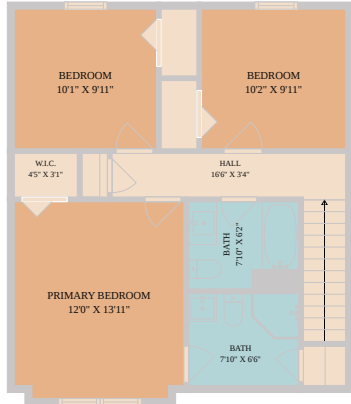

TWIST TOURS