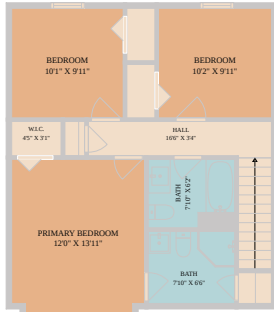

TWIST TOURS

1ST FLOOR

TWIST TOURS

2ND FLOOR

TWIST TOURS

Gina Warrington-Finley

REALTOR

📞 512-785-5246

✉️ gwar@fastmail.com

© 2026 331 Enterprises, LLC. All rights reserved. This floor plan is an approximation of existing structures and features and is provided for convenience only with the permission of the seller. All measurements are approximate and not guaranteed to be exact or to scale. Buyer should confirm measurements using their own sources.