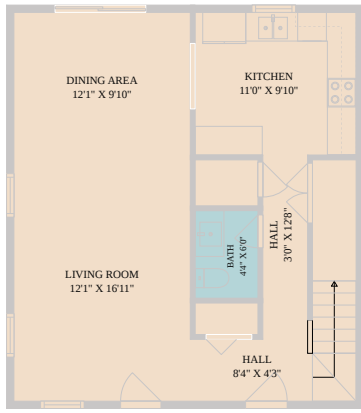

TWIST TOURS