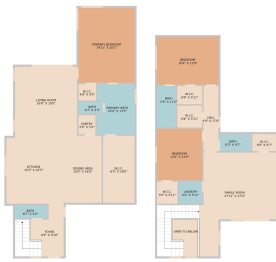

**TWIST
TOURS**