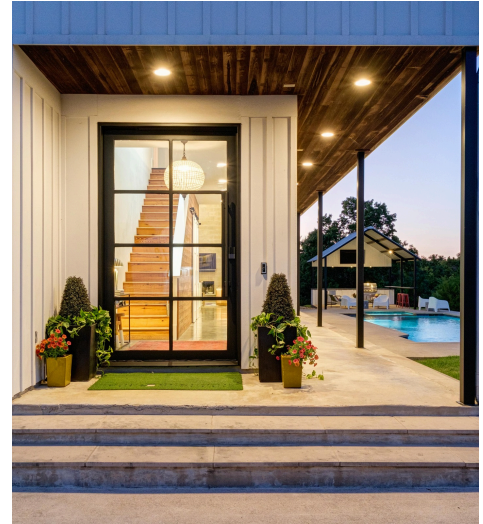

12800 Old Baldy Trail
Austin, TX 78737

See online or with your mobile device:
<https://12800oldbaldytrail.mls.tours>

TWIST TOURS

Floor Plan Created by Calcsa App. Measurements Deemed Highly Reliable But Not Guaranteed.