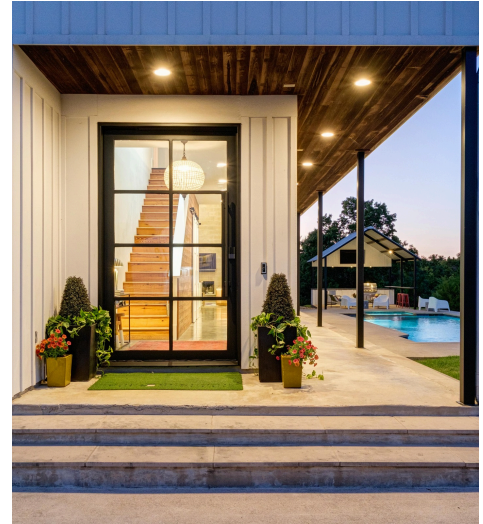

12800 Old Baldy Trail
Austin, TX 78737

See online or with your mobile device:
<https://12800oldbaldytrail.mls.tours>

**TWIST
TOURS**

Floor Plan Created By Calcasieu App. Measurements Determined Using Satellite Data For Comparison.