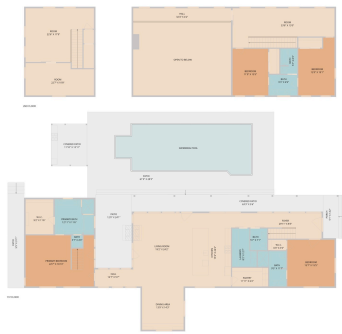

**TWIST
TOURS**