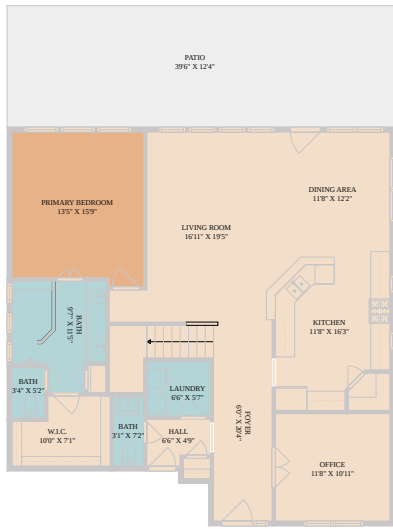

**TWIST
TOURS**

**TWIST
TOURS**

**TWIST
TOURS**

© 2026 331 Enterprises, LLC. All rights reserved. This floor plan is an approximation of existing structures and features and is provided for convenience only with the permission of the seller. All measurements are approximate and not guaranteed to be exact or to scale. Buyer should confirm measurements using their own sources.