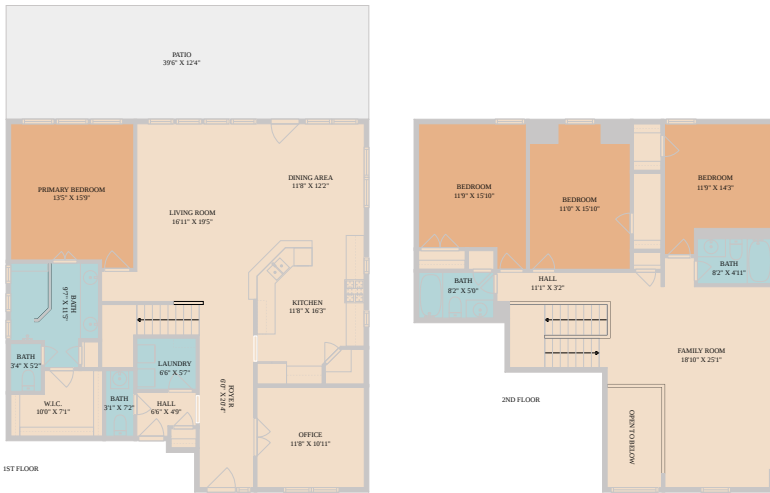

**TWIST
TOURS**

1ST FLOOR

2ND FLOOR