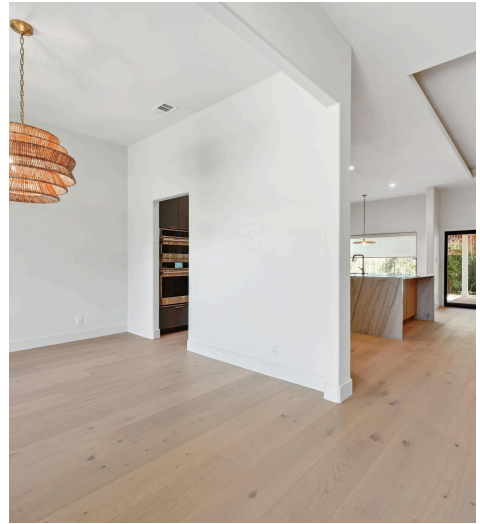

6311 Sprucewood Cove  
Austin, TX 78731

See online or with your mobile device:  
<https://6311sprucewoodcove.mls.tours>

Floor Plan Created By Cubicasa App. Measurements Deemed Highly Reliable But Not Guaranteed.