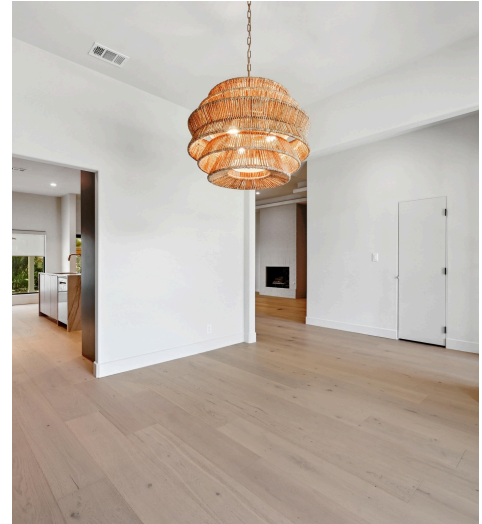

TWIST
TOURS

© 2025 TBD. All rights reserved. This floor plan is an approximation of existing structures and features and is provided for convenience only with the permission of the seller. All measurements are approximate and not guaranteed to be exact or to scale. Buyer should confirm measurements using their own sources.