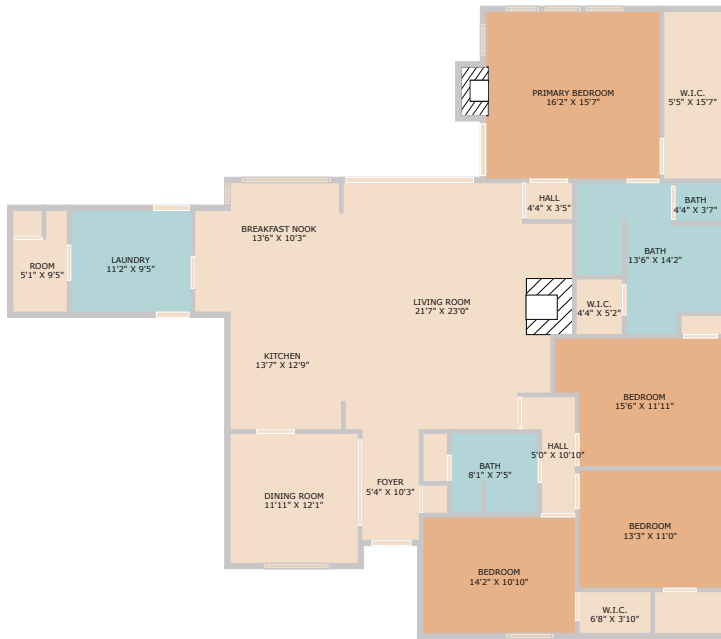

TWIST
TOURS

© 2025 TBD. All rights reserved. This floor plan is an approximation of existing structures and features and is provided for convenience only with the permission of the seller. All measurements are approximate and not guaranteed to be exact or to scale. Buyer should confirm measurements using their own sources.