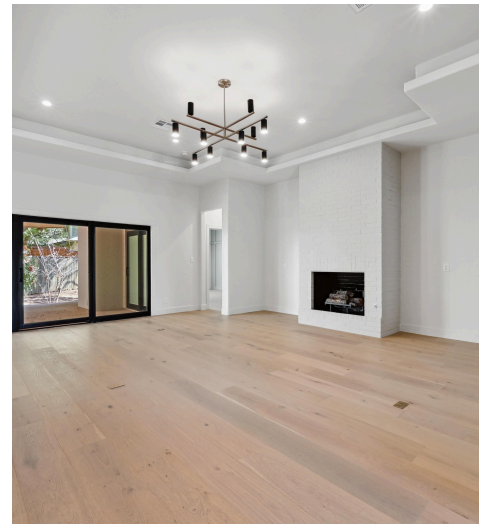

TWIST
TOURS

© 2025 TBD. All rights reserved. This floor plan is an approximation of existing structures and features and is provided for convenience only with the permission of the seller. All measurements are approximate and not guaranteed to be exact or to scale. Buyer should confirm measurements using their own sources.