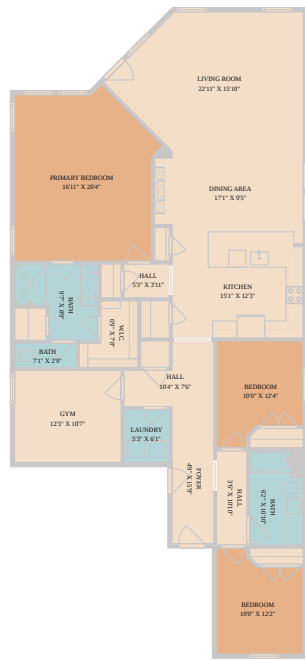

**TWIST
TOURS**

© 2026 331 Enterprises, LLC. All rights reserved. This floor plan is an approximation of existing structures and features and is provided for convenience only with the permission of the seller. All measurements are approximate and not guaranteed to be exact or to scale. Buyer should confirm measurements using their own sources.