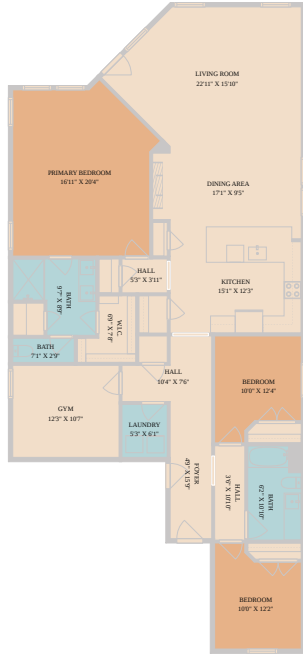

**TWIST
TOURS**

Elizabeth Helm

Realtor

📞 512-962-7814

✉️ elizabeth.helm@exprealty.com

🌐 elizabethhelm.exprealty.com/

© 2026 331 Enterprises, LLC. All rights reserved. This floor plan is an approximation of existing structures and features and is provided for convenience only with the permission of the seller. All measurements are approximate and not guaranteed to be exact or to scale. Buyer should confirm measurements using their own sources.