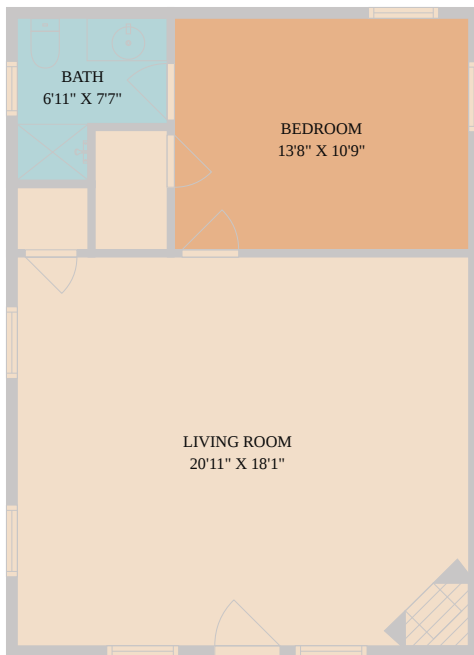

TWIST TOURS