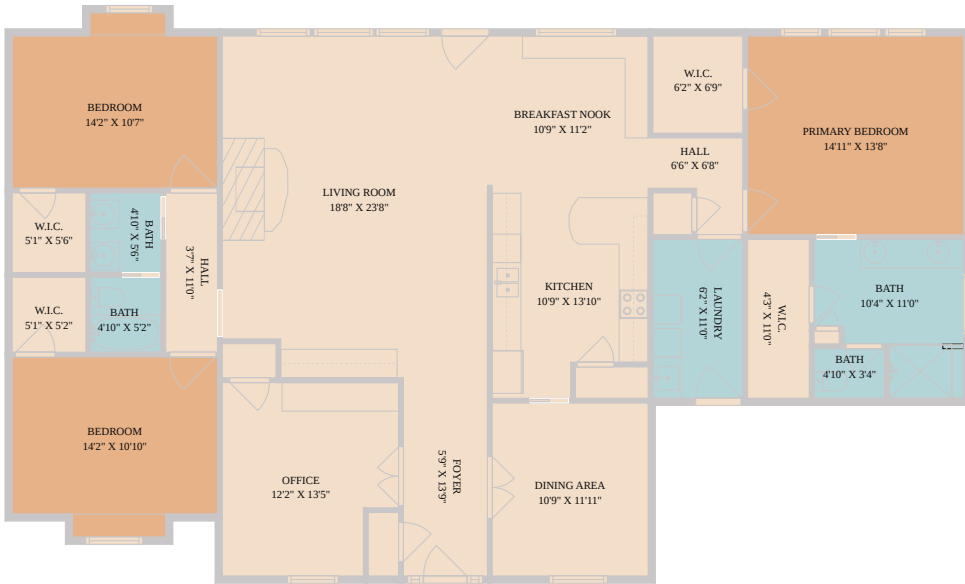

TWIST TOURS

TWIST TOURS

© 2026 331 Enterprises, LLC. All rights reserved. This floor plan is an approximation of existing structures and features and is provided for convenience only with the permission of the seller. All measurements are approximate and not guaranteed to be exact or to scale. Buyer should confirm measurements using their own sources.