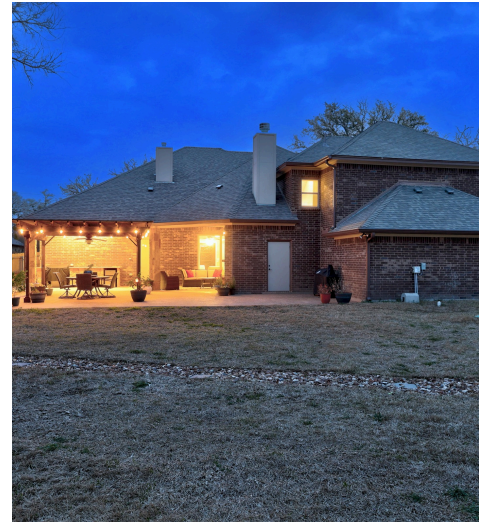

© 2025 TBD. All rights reserved. This floor plan is an approximation of existing structures and features and is provided for convenience only with the permission of the seller. All measurements are approximate and not guaranteed to be exact or to scale. Buyer should confirm measurements using their own sources.