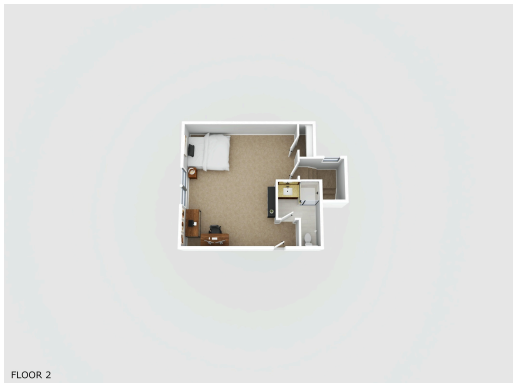

**TWIST
TOURS**

**TWIST
TOURS**

**TWIST
TOURS**

FLOOR 1

FLOOR 2

© 2025 TBD. All rights reserved. This floor plan is an approximation of existing structures and features and is provided for convenience only with the permission of the seller. All measurements are approximate and not guaranteed to be exact or to scale. Buyer should confirm measurements using their own sources.