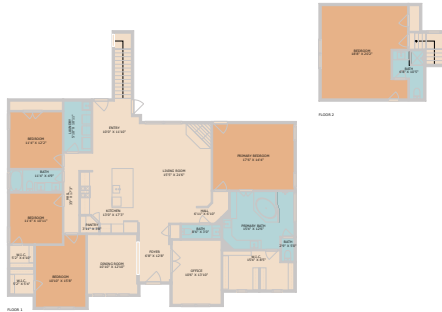

**TWIST
TOURS**