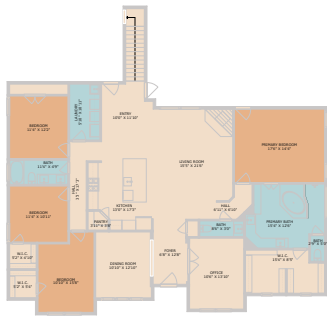

**TWIST
TOURS**