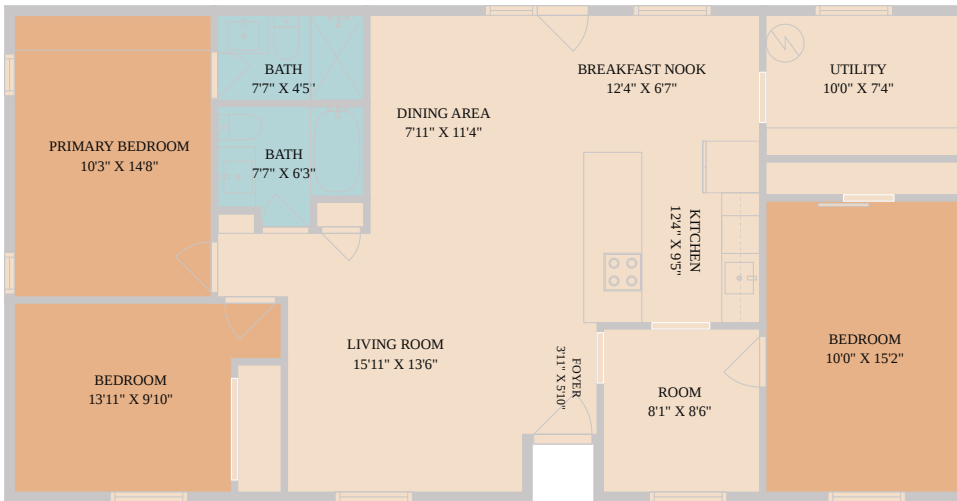

TWIST
TOURS

© 2026 331 Enterprises, LLC. All rights reserved. This floor plan is an approximation of existing structures and features and is provided for convenience only with the permission of the seller. All measurements are approximate and not guaranteed to be exact or to scale. Buyer should confirm measurements using their own sources.