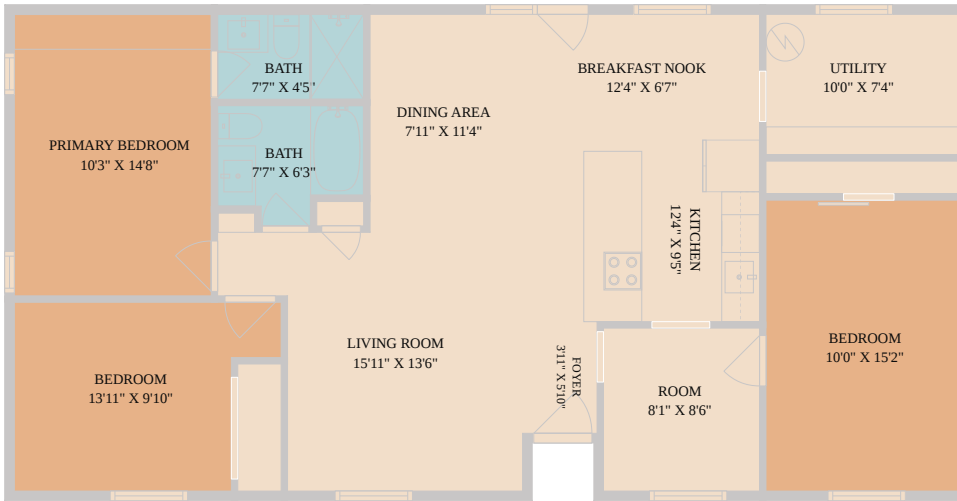

**TWIST
TOURS**

BIRDHOME Real Estate Consultants

📞 512-585-1571

✉️ home@birdhome.com

🌐 www.birdhomerealestate.com/

BIRDHOME REAL ESTATE

© 2026 331 Enterprises, LLC. All rights reserved. This floor plan is an approximation of existing structures and features and is provided for convenience only with the permission of the seller. All measurements are approximate and not guaranteed to be exact or to scale. Buyer should confirm measurements using their own sources.