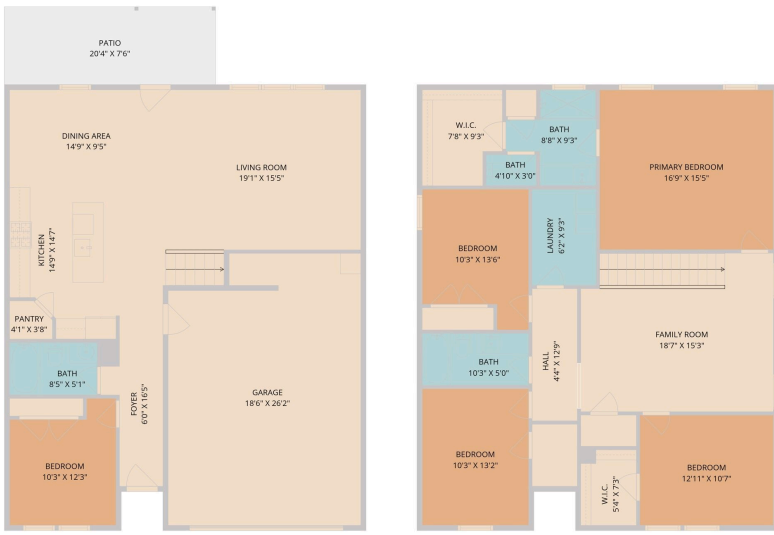

FLOOR 1

FLOOR 2

TWIST TOURS