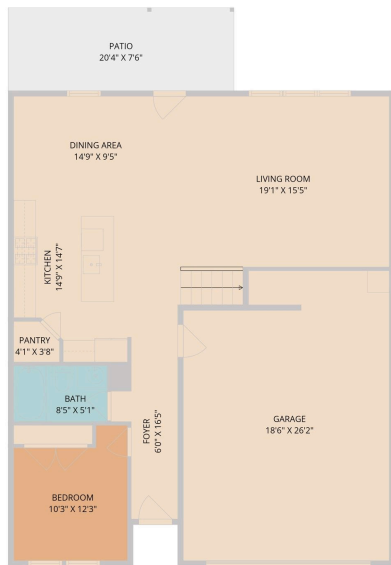

TWIST TOURS