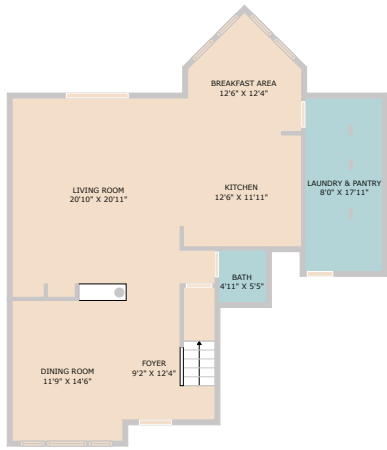

**TWIST
TOURS**