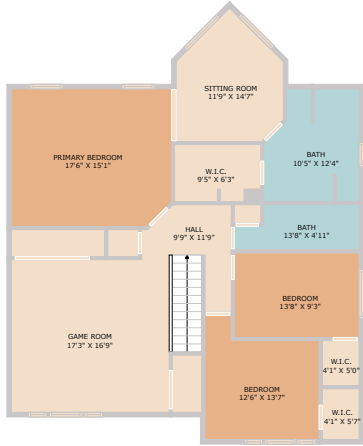

**TWIST
TOURS**