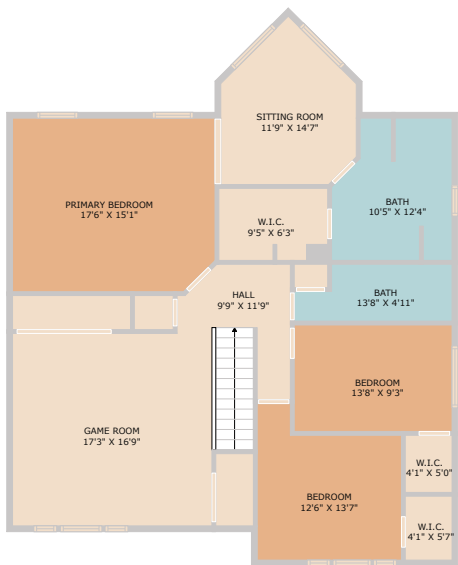

TWIST TOURS

TWIST TOURS

© 2025 TBD. All rights reserved. This floor plan is an approximation of existing structures and features and is provided for convenience only with the permission of the seller. All measurements are approximate and not guaranteed to be exact or to scale. Buyer should confirm measurements using their own sources.