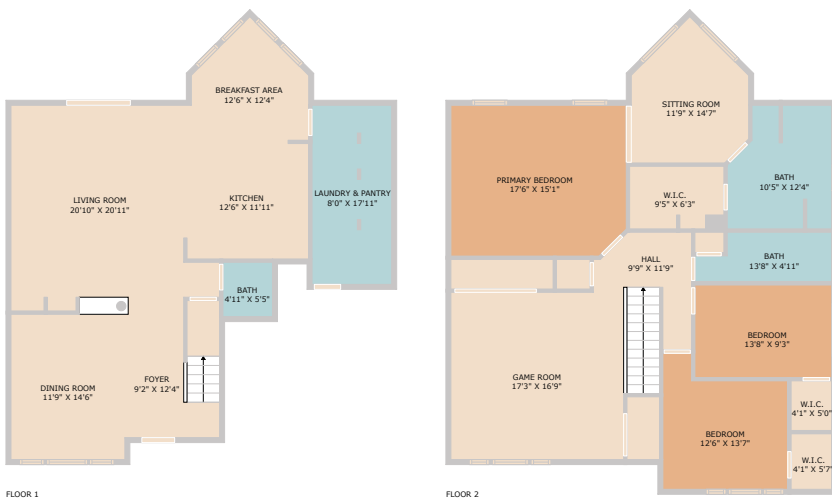

FLOOR 2

TWIST TOURS

FLOOR 1