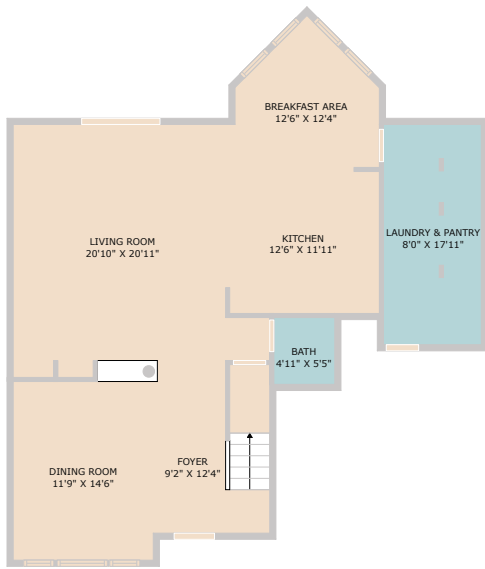

TWIST TOURS

TWIST TOURS

© 2025 TBD. All rights reserved. This floor plan is an approximation of existing structures and features and is provided for convenience only with the permission of the seller. All measurements are approximate and not guaranteed to be exact or to scale. Buyer should confirm measurements using their own sources.