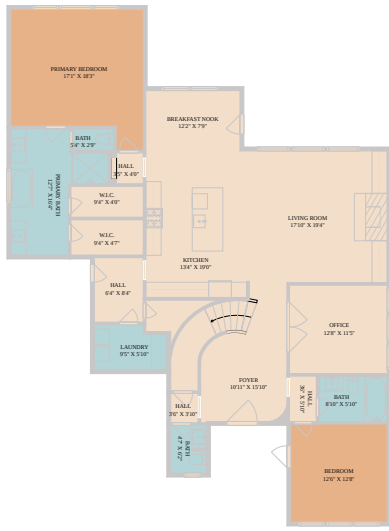

TWIST TOURS

TWIST TOURS

TWIST TOURS

© 2026 331 Enterprises, LLC. All rights reserved. This floor plan is an approximation of existing structures and features and is provided for convenience only with the permission of the seller. All measurements are approximate and not guaranteed to be exact or to scale. Buyer should confirm measurements using their own sources.