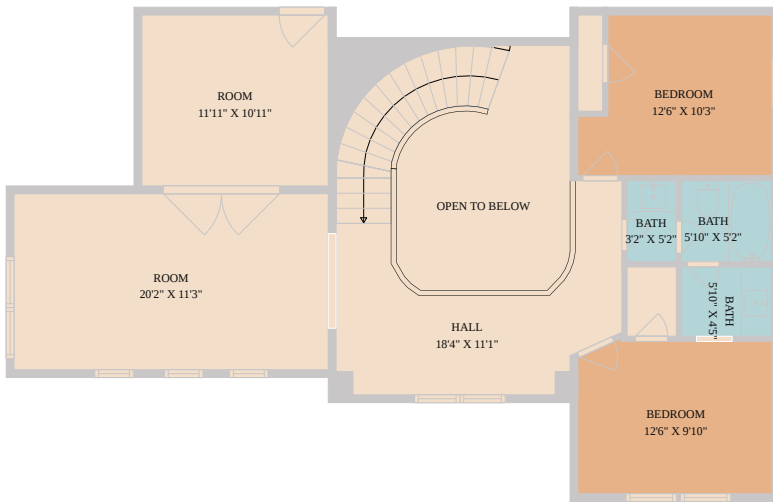

TWIST TOURS