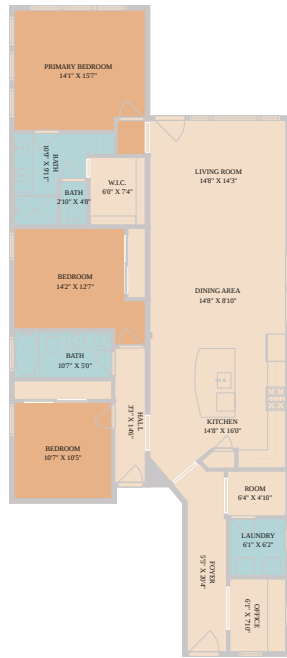

**TWIST
TOURS**

© 2026 331 Enterprises, LLC. All rights reserved. This floor plan is an approximation of existing structures and features and is provided for convenience only with the permission of the seller. All measurements are approximate and not guaranteed to be exact or to scale. Buyer should confirm measurements using their own sources.