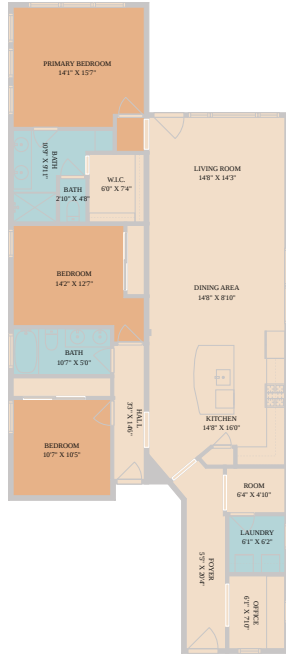

**TWIST
TOURS**

Sky Knippa

📞 512-560-6492

✉️ sky@knippaproperties.com

© 2026 331 Enterprises, LLC. All rights reserved. This floor plan is an approximation of existing structures and features and is provided for convenience only with the permission of the seller. All measurements are approximate and not guaranteed to be exact or to scale. Buyer should confirm measurements using their own sources.