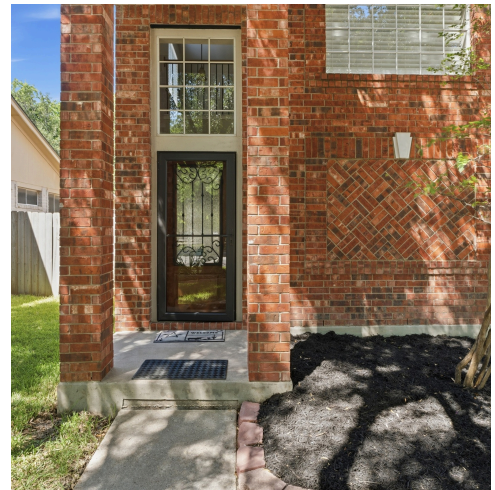

2674 Bradley Lane
Round Rock, TX 78664

See online or with your mobile device:
<https://2674bradleylane.mls.tours>

TWIST TOURS

Floor Plan Created by ColorMap, Inc. Measurements Shown Are Approximate and Not Guaranteed.