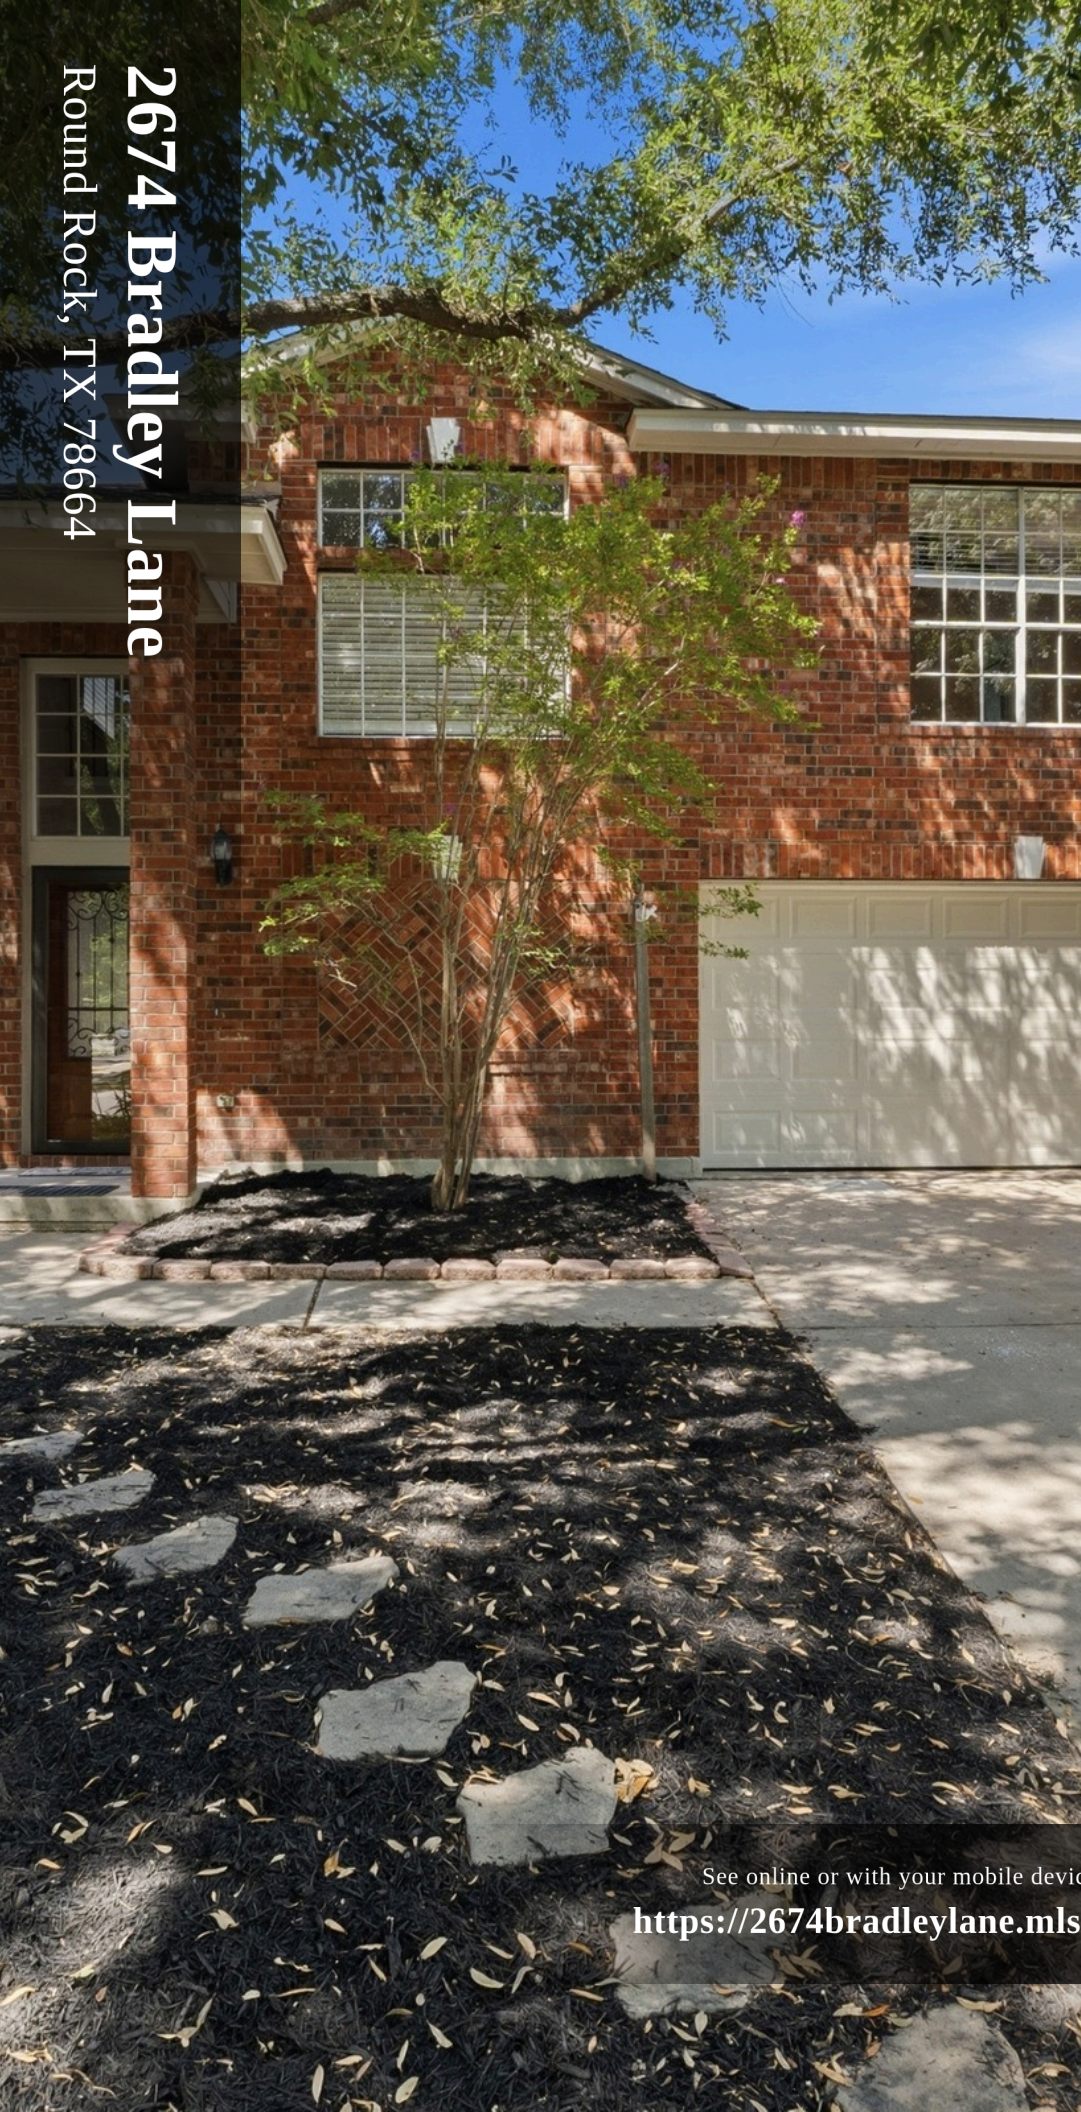

2674 Bradley Lane
Round Rock, TX 78664

See online or with your mobile device:
<https://2674bradleylane.mls.tours>

TWIST TOURS

Floor Plan Created by ColorMap, Inc. Measurements Shown Are Approximate and Not Guaranteed.

Home data report
2674 Bradley Lane, Jester Farms, Round Rock, Williamson County, Texas, United States, 78664

Total Area: 2029 sq. ft.
107 Floor: 1071 sq. ft. 2nd Floor: 1013 sq. ft.
Excluded: 0 sq. ft. Open to below: 26 sq. ft. Walk: 122 sq. ft.