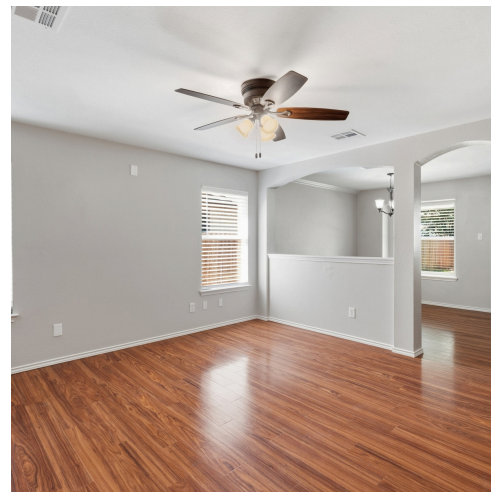

Property summary

2 Floors, 3 Bedrooms, 2 Bathrooms, 1 Half baths

Scan captured on Wed, 08 Jul 2020 16:17:46 GMT