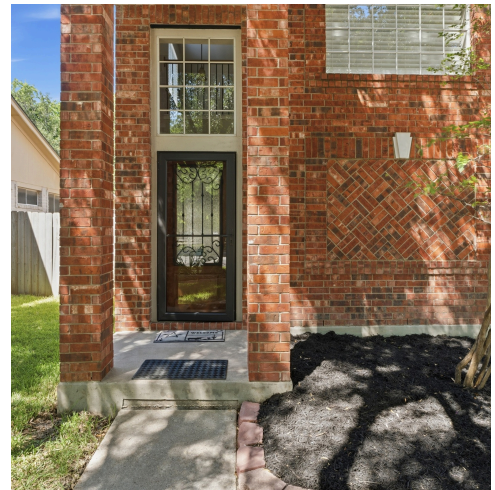

2674 Bradley Lane
Round Rock, TX 78664

See online or with your mobile device:
<https://2674bradleylane.mls.tours>

TWIST TOURS

Floor Plan Created By Calcsuite App. Measurements Deemed Highly Reliable But Not Guaranteed.