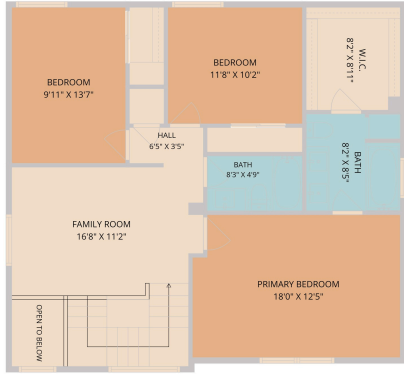

TWIST TOURS