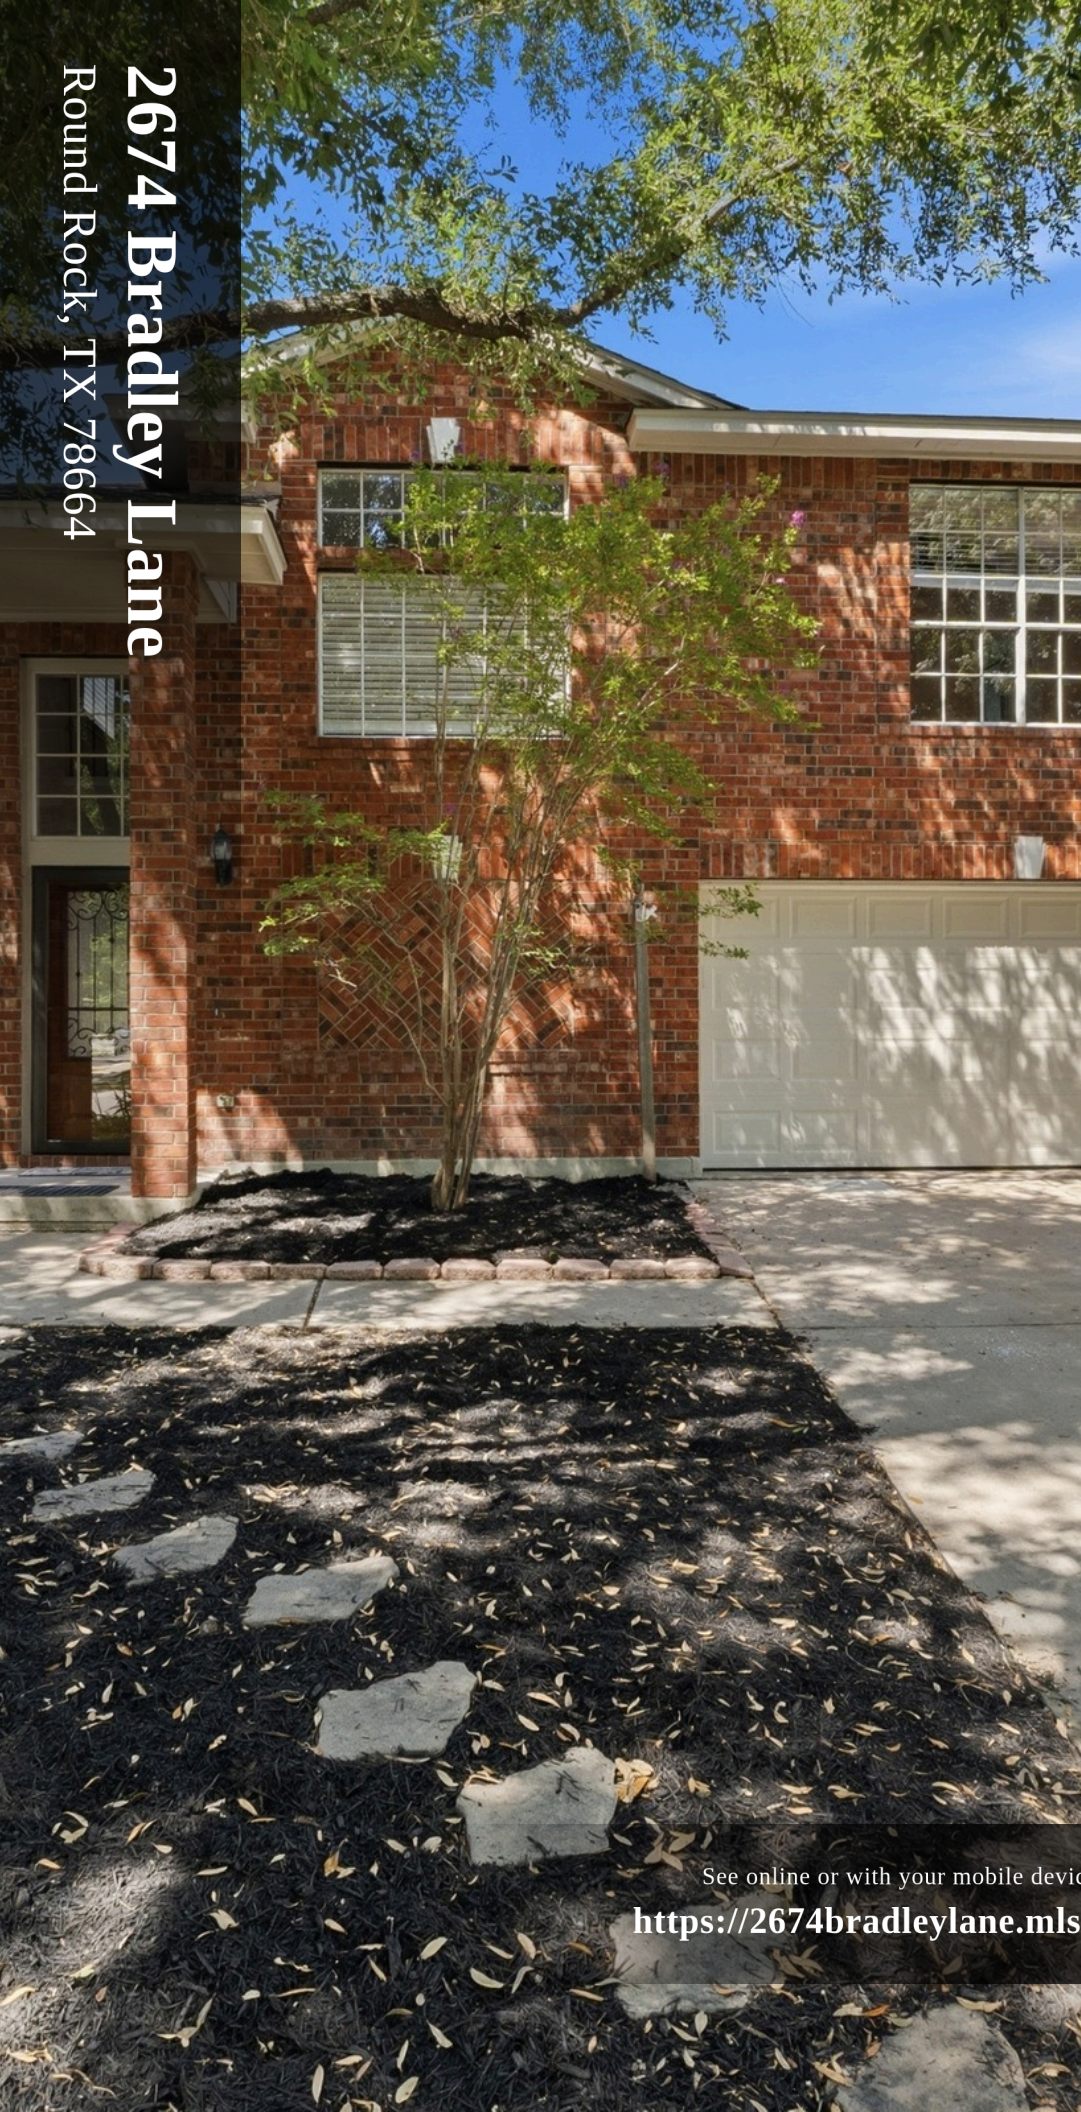

2674 Bradley Lane
Round Rock, TX 78664

See online or with your mobile device:
<https://2674bradleylane.mls.tours>

TWIST TOURS

Floor Plan Created By Calcsuite App. Measurements Deemed Highly Reliable But Not Guaranteed.

Home data report
 2674 Bradley Lane, Jester Farms, Round Rock, Williamson County, Texas, United States, 78664

Total Area: 2029 sq. ft
 1st Floor: 1016 sq. ft, 2nd Floor: 1013 sq. ft
 Excluded: Embedded window 3 sq. ft, Open to below 26 sq. ft, Walls: 132 sq. ft