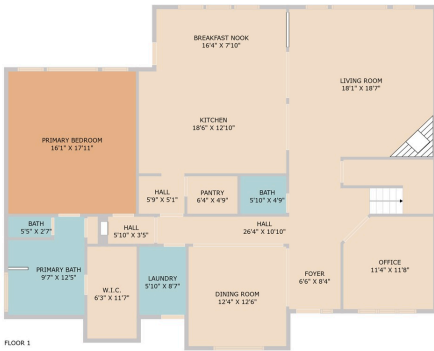

TWIST TOURS

© 2025 TBD. All rights reserved. This floor plan is an approximation of existing structures and features and is provided for convenience only with the permission of the seller. All measurements are approximate and not guaranteed to be exact or to scale. Buyer should confirm measurements using their own sources.