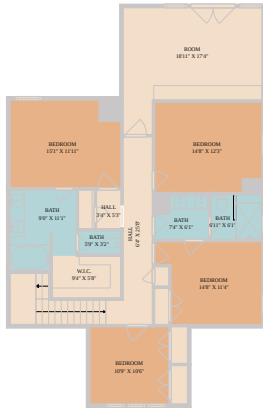

TWIST TOURS