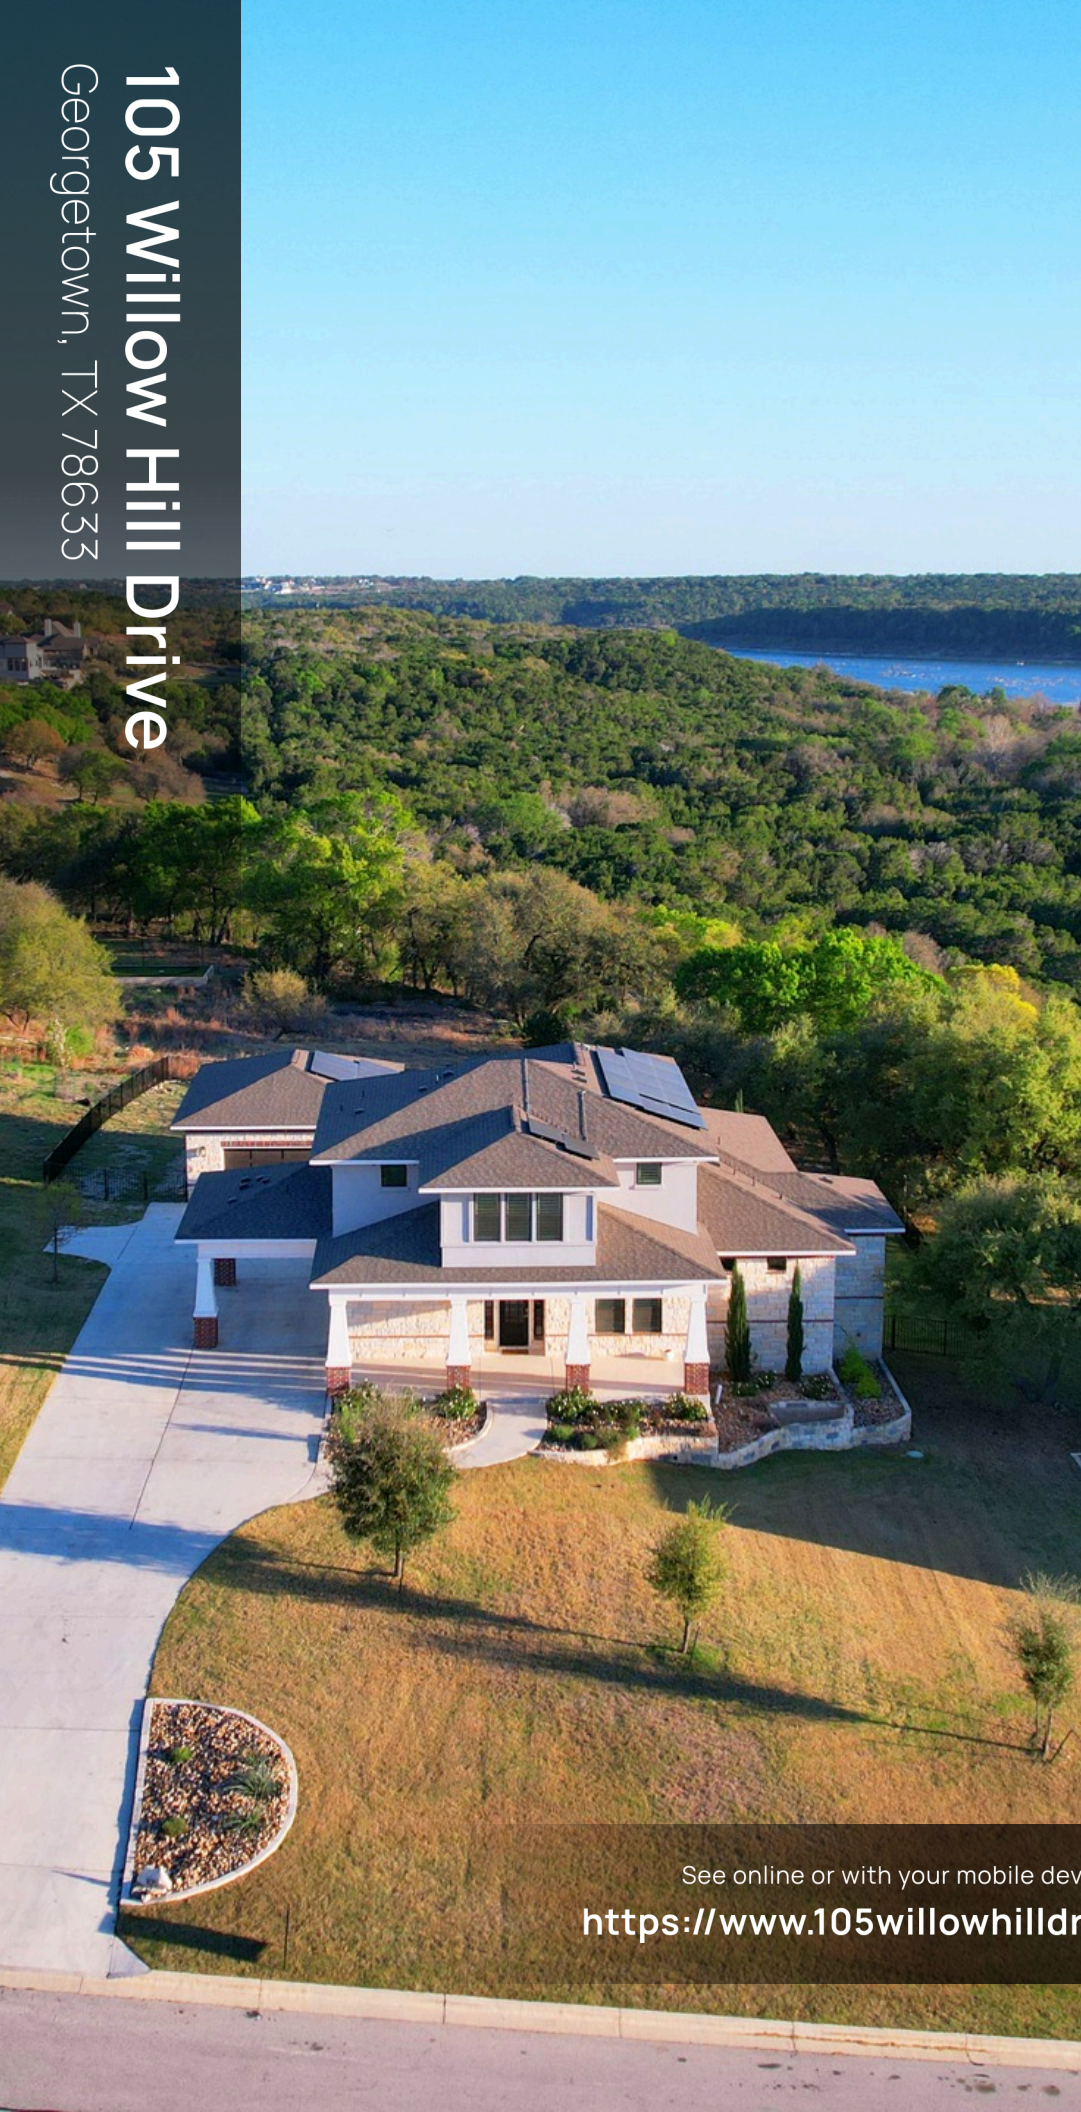

105 Willow Hill Drive

Georgetown, TX 78633

See online or with your mobile device:
<https://www.105willowhilldrive.com>

TWIST TOURS

Floor Plan Created By Calixtus App. Measurements Derived Digitally. Not For Construction.