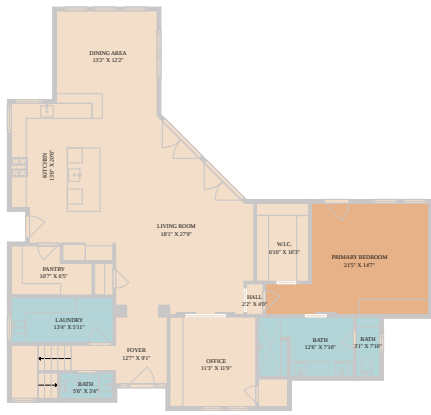

TWIST TOURS