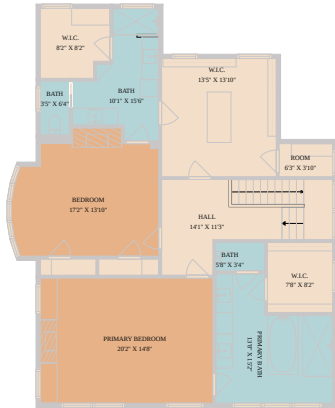

**TWIST
TOURS**