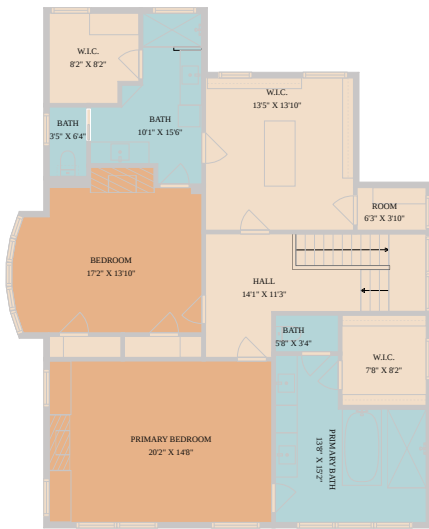

TWIST TOURS