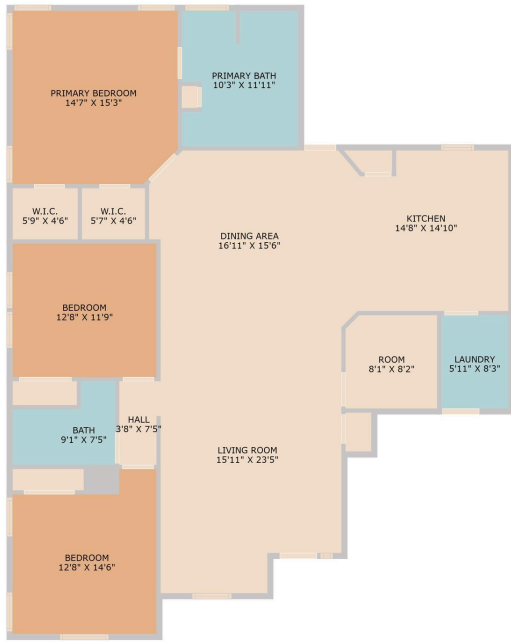

© 2025 TBD. All rights reserved. This floor plan is an approximation of existing structures and features and is provided for convenience only with the permission of the seller. All measurements are approximate and not guaranteed to be exact or to scale. Buyer should confirm measurements using their own sources.