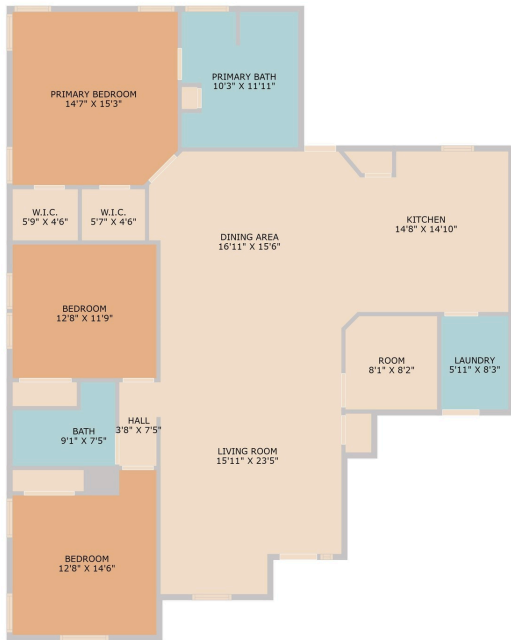

Jie Luo

Realtor

📞 512-318-61116

✉️ jie@realinternational.com

© 2025 TBD. All rights reserved. This floor plan is an approximation of existing structures and features and is provided for convenience only with the permission of the seller. All measurements are approximate and not guaranteed to be exact or to scale. Buyer should confirm measurements using their own sources.