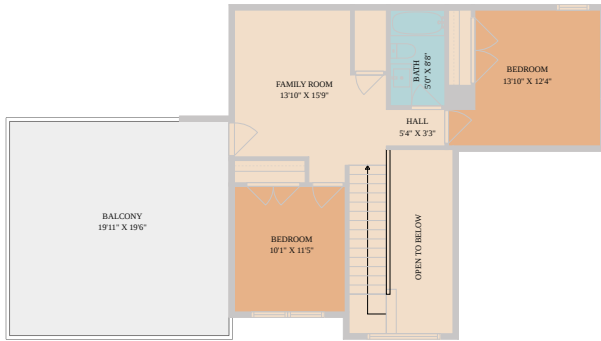

TWIST TOURS