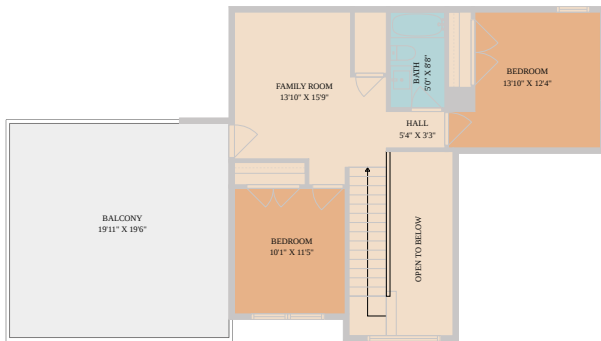

**TWIST
TOURS**