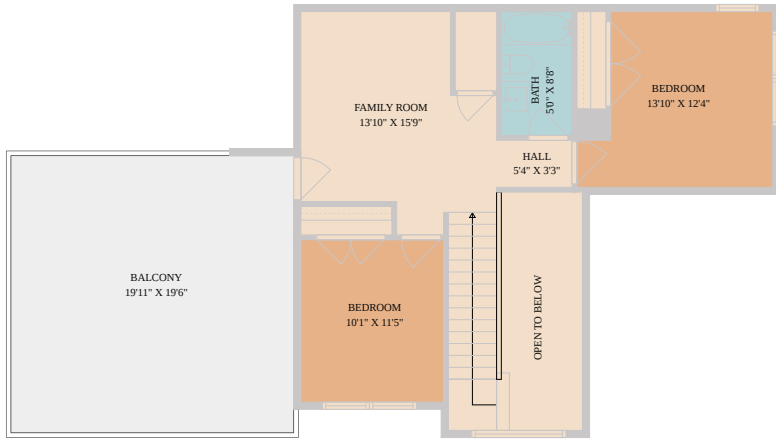

TWIST TOURS