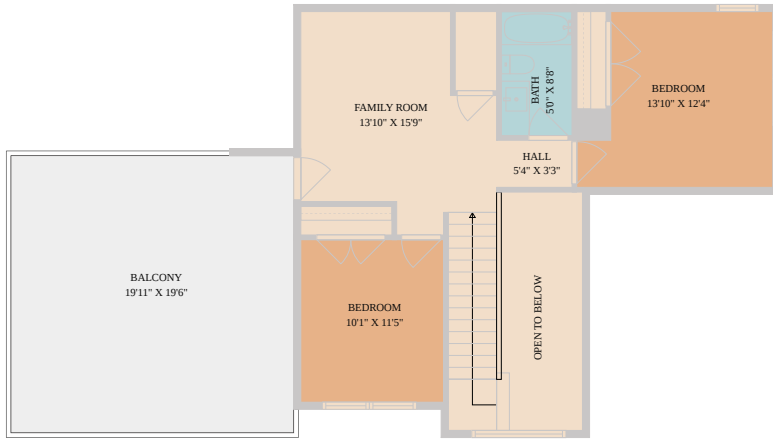

**TWIST
TOURS**