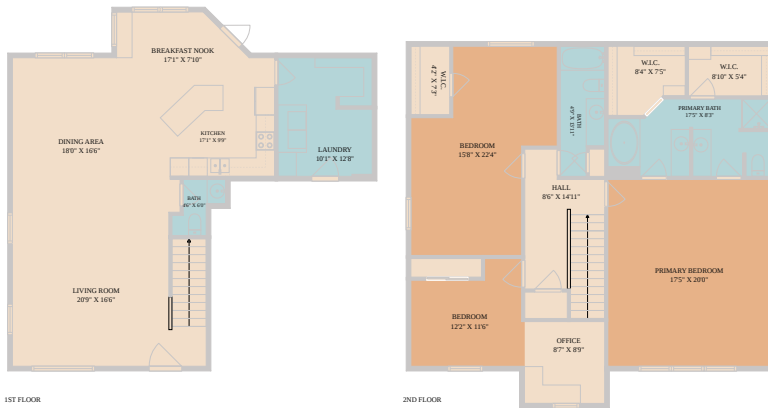

TWIST
TOURS