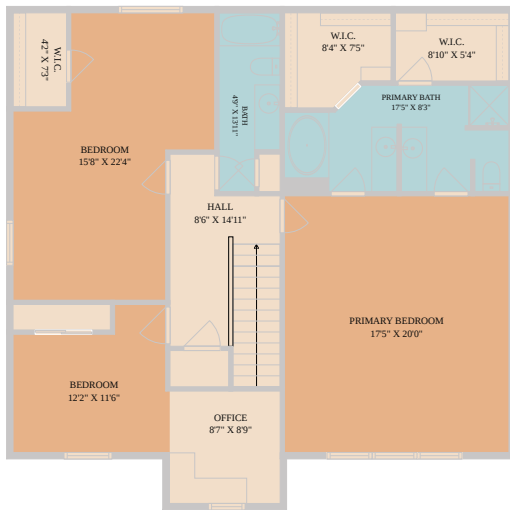

TWIST
TOURS

TWIST
TOURS