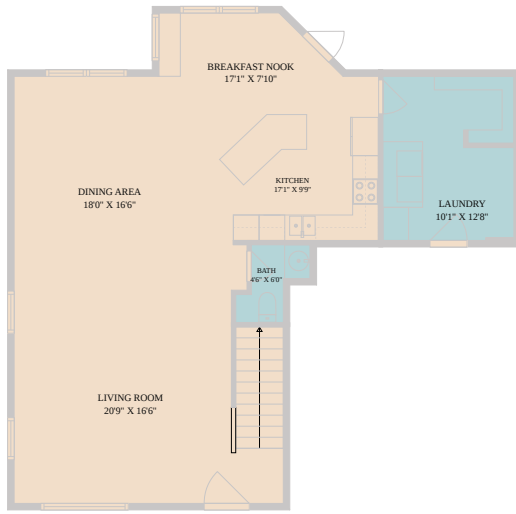

TWIST
TOURS

TWIST
TOURS

TWIST
TOURS

© 2026 331 Enterprises, LLC. All rights reserved. This floor plan is an approximation of existing structures and features and is provided for convenience only with the permission of the seller. All measurements are approximate and not guaranteed to be exact or to scale. Buyer should confirm measurements using their own sources.