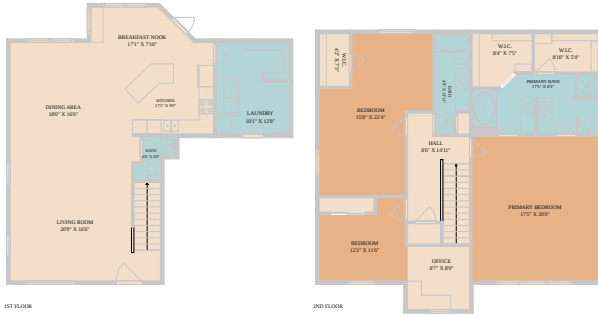

**TWIST
TOURS**