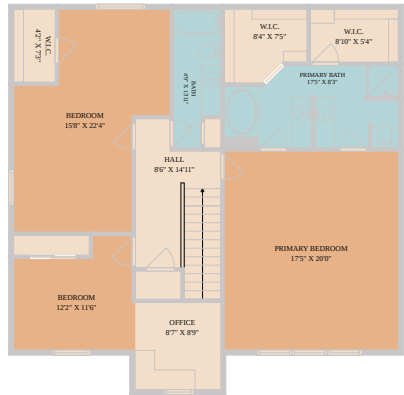

**TWIST
TOURS**