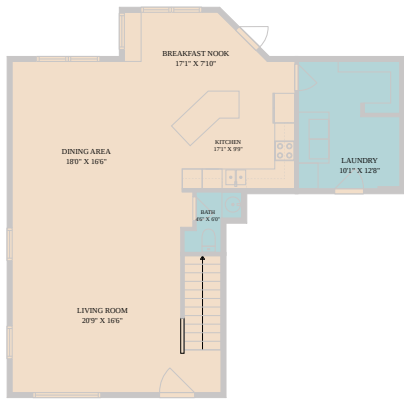

**TWIST
TOURS**