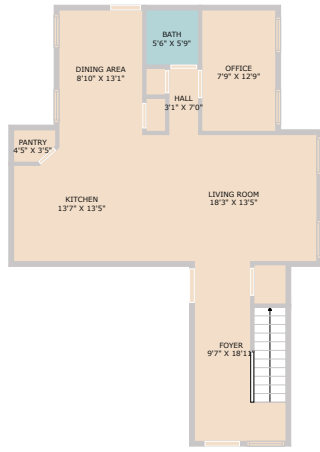

**TWIST
TOURS**