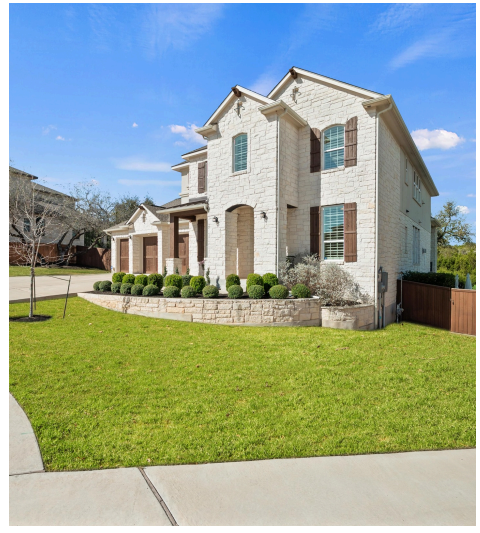

3900 Logan Ridge Drive
Cedar Park, TX 78613

See online or with your mobile device:
<https://3900loganridgedrive.mls.tours>

Floor Plan Created by Cubicasa App. Measurements Deemed Highly Reliable But Not Guaranteed.