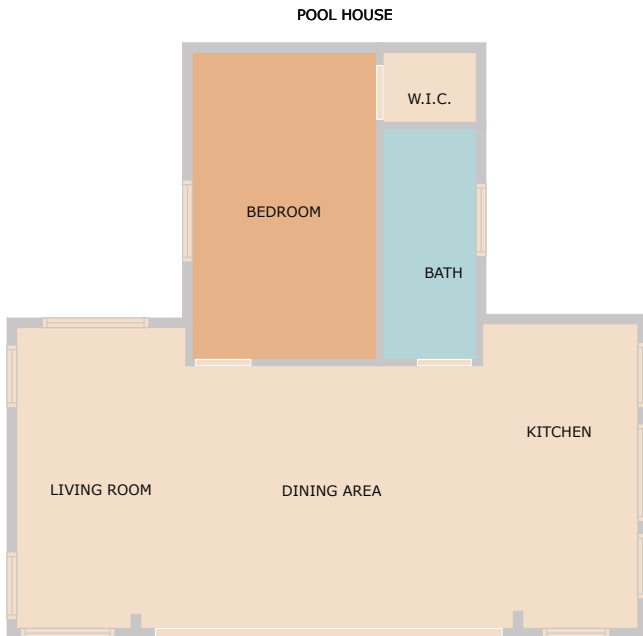

© 2025 TBD. All rights reserved. This floor plan is an approximation of existing structures and features and is provided for convenience only with the permission of the seller. All measurements are approximate and not guaranteed to be exact or to scale. Buyer should confirm measurements using their own sources.