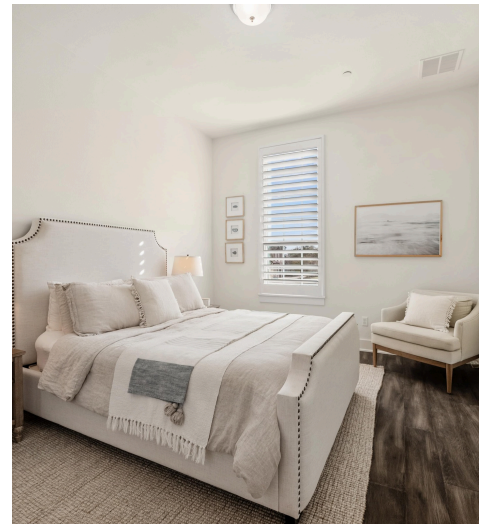

© 2025 TBD. All rights reserved. This floor plan is an approximation of existing structures and features and is provided for convenience only with the permission of the seller. All measurements are approximate and not guaranteed to be exact or to scale. Buyer should confirm measurements using their own sources.