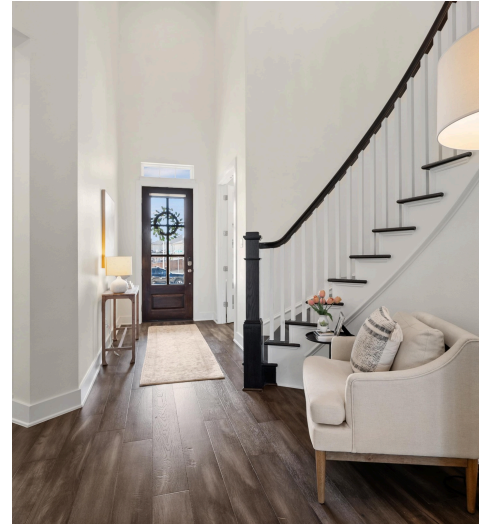

© 2025 TBD. All rights reserved. This floor plan is an approximation of existing structures and features and is provided for convenience only with the permission of the seller. All measurements are approximate and not guaranteed to be exact or to scale. Buyer should confirm measurements using their own sources.