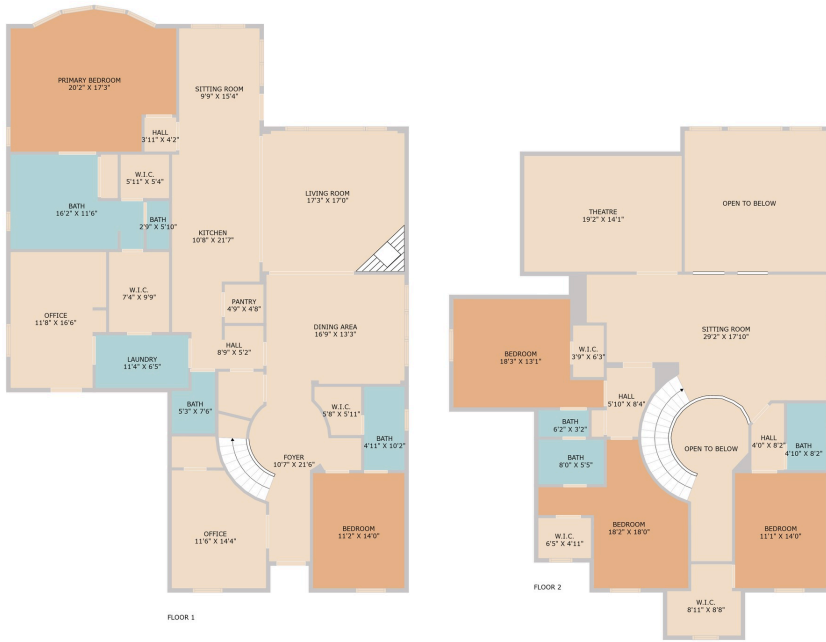

© 2025 TBD. All rights reserved. This floor plan is an approximation of existing structures and features and is provided for convenience only with the permission of the seller. All measurements are approximate and not guaranteed to be exact or to scale. Buyer should confirm measurements using their own sources.