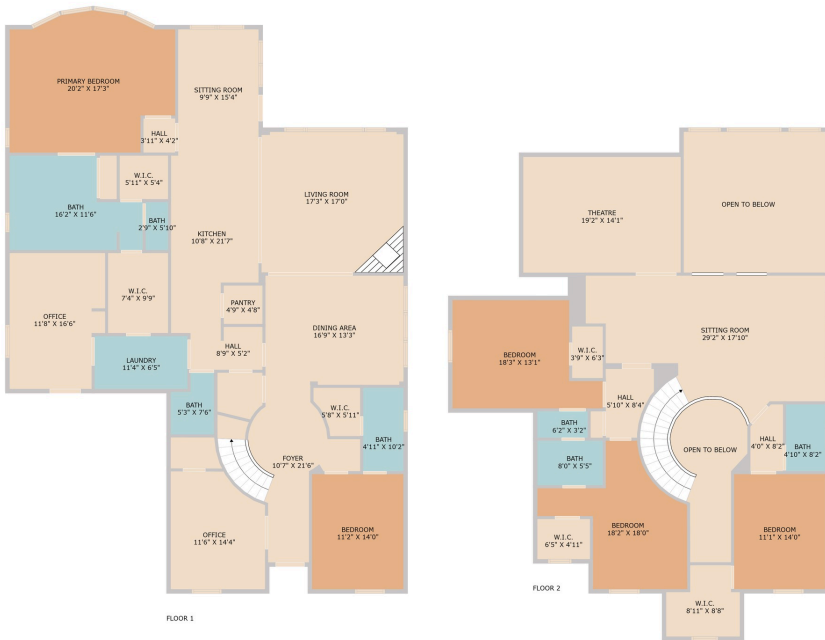

FLOOR 1

FLOOR 2