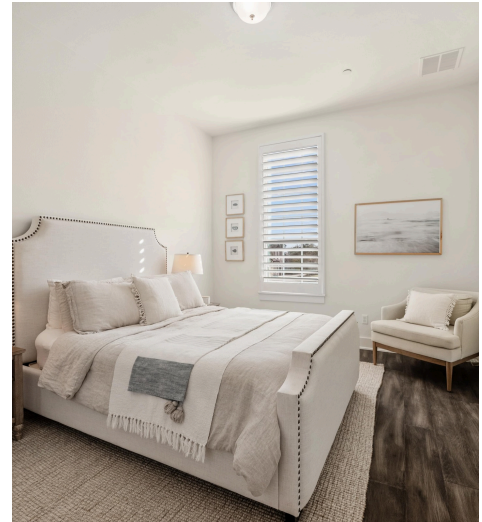

Tina Mallach

Broker

📞 (512) 587-9127

✉️ Tina@MallachandCompany.com

🌐 www.mallachandcompany.com

© 2025 TBD. All rights reserved. This floor plan is an approximation of existing structures and features and is provided for convenience only with the permission of the seller. All measurements are approximate and not guaranteed to be exact or to scale. Buyer should confirm measurements using their own sources.