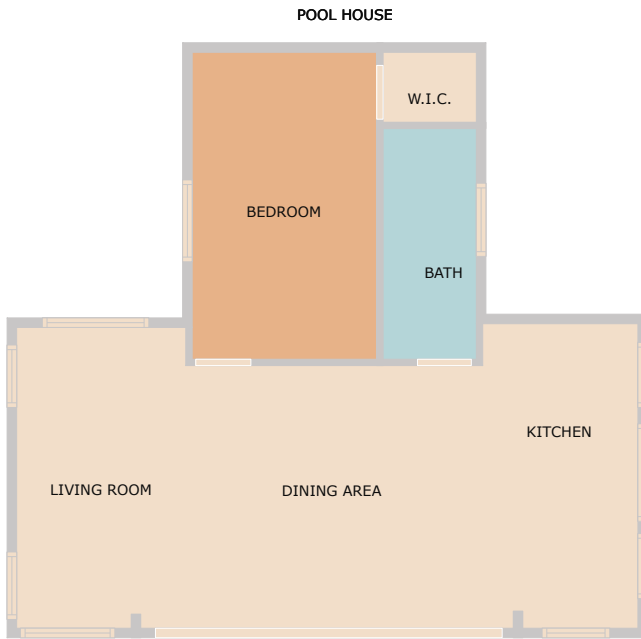

Tina Mallach

Broker

📞 (512) 587-9127

✉️ Tina@MallachandCompany.com

🌐 www.mallachandcompany.com

© 2025 TBD. All rights reserved. This floor plan is an approximation of existing structures and features and is provided for convenience only with the permission of the seller. All measurements are approximate and not guaranteed to be exact or to scale. Buyer should confirm measurements using their own sources.