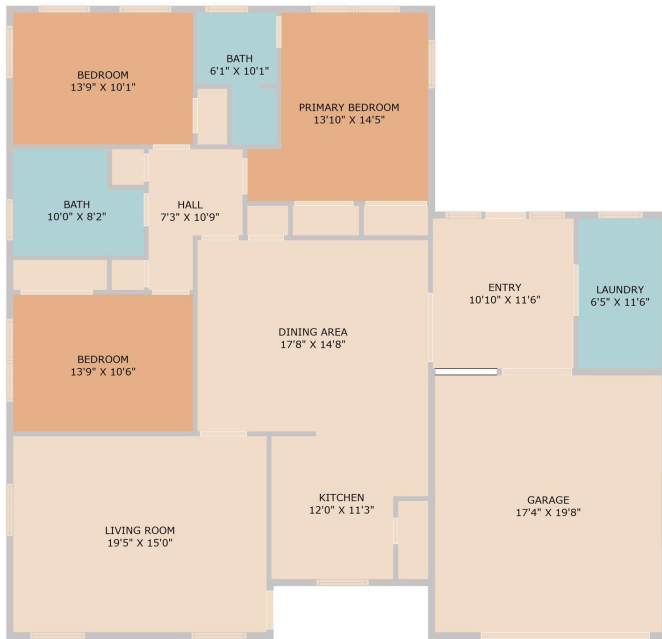

© 2025 TBD. All rights reserved. This floor plan is an approximation of existing structures and features and is provided for convenience only with the permission of the seller. All measurements are approximate and not guaranteed to be exact or to scale. Buyer should confirm measurements using their own sources.