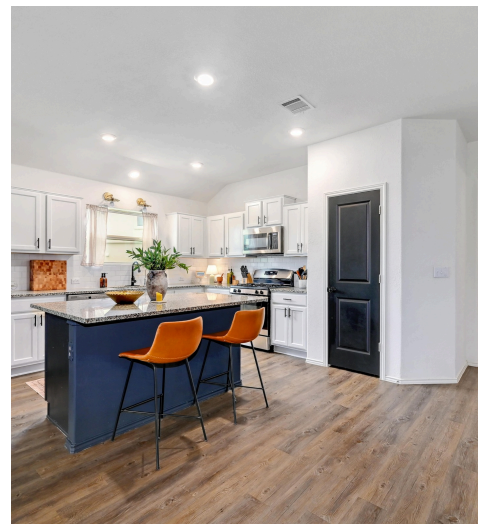

Kyle, TX 78640
100 Jackson Blue Lane

See online or with your mobile device:
<https://100jacksonbluelane.mls.tours>

Ashley Cooper

REALTOR

📞 512-658-3224

✉️ ashley@stanberry.com

🌐 <http://cooperkopyteam.com>