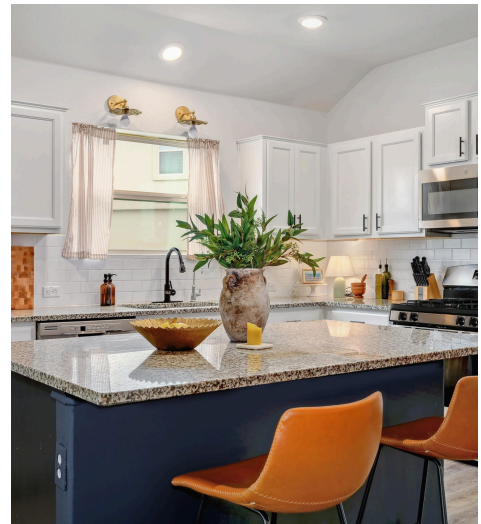

Kyle, TX 78640
100 Jackson Blue Lane

See online or with your mobile device:
<https://100jacksonbluelane.mls.tours>

Ashley Cooper

REALTOR

📞 512-658-3224

✉️ ashley@stanberry.com

🌐 <http://cooperkopyteam.com>