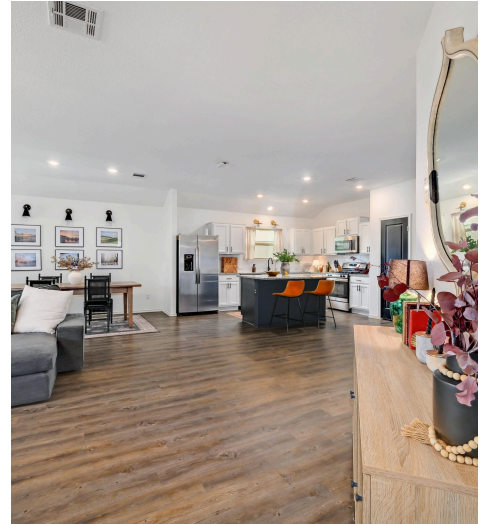

Kyle, TX 78640
100 Jackson Blue Lane

See online or with your mobile device:
<https://100jacksonbluelane.mls.tours>

Ashley Cooper

REALTOR

📞 512-658-3224

✉️ ashley@stanberry.com

🌐 <http://cooperkopyteam.com>