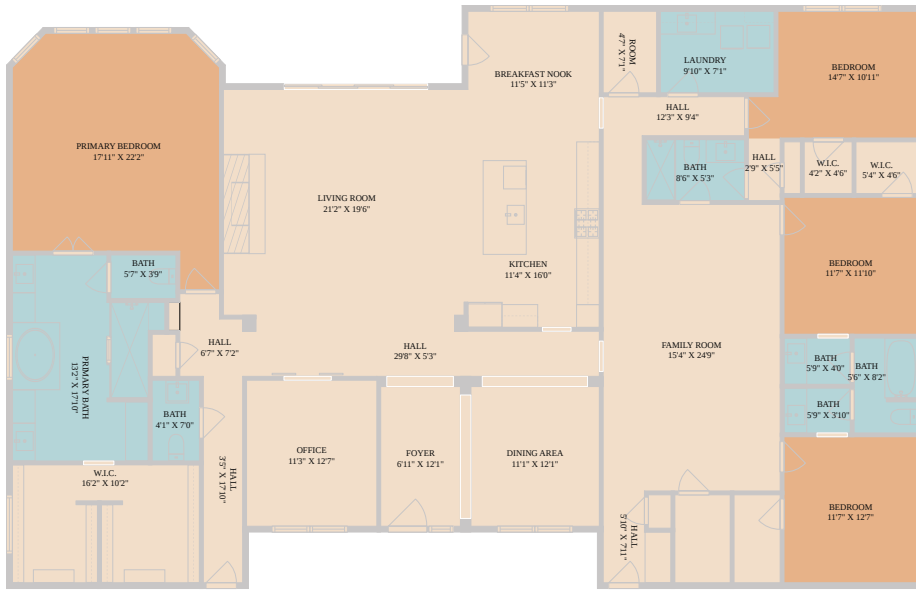

TWIST TOURS