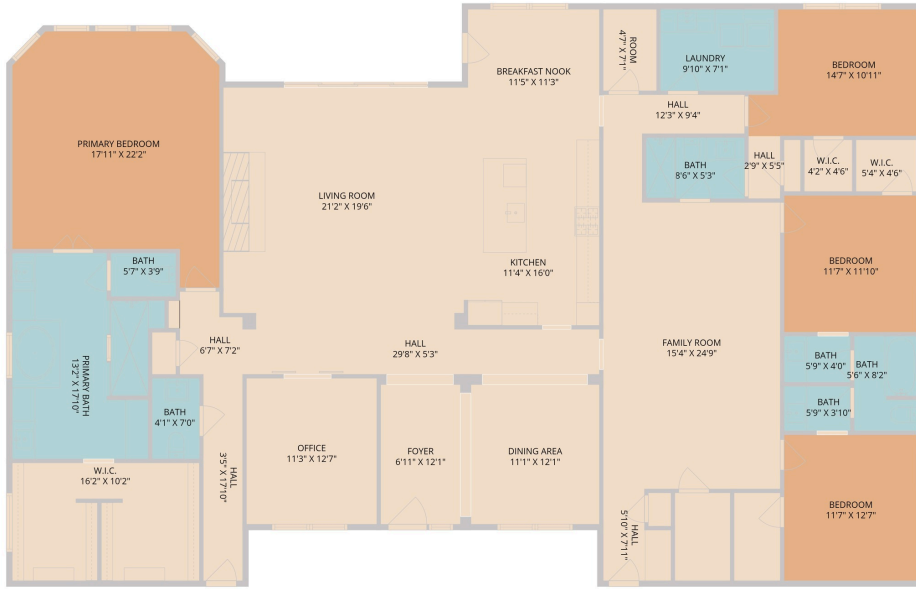

TWIST TOURS

Brad C. Schaible

Broker/Realtor

📞 512-470-3535

✉️ Brad@SchaibleRealty.com

🌐 schaiblerealty.com/agent/239/Brad_C._Schaible