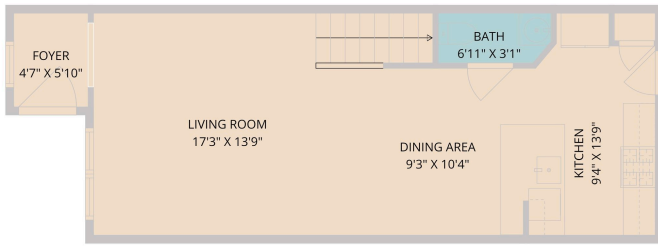

**TWIST
TOURS**