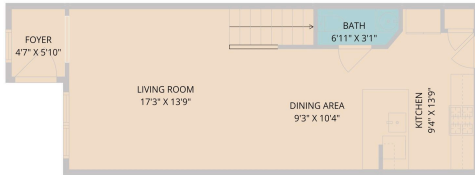

1ST FLOOR

**TWIST
TOURS**