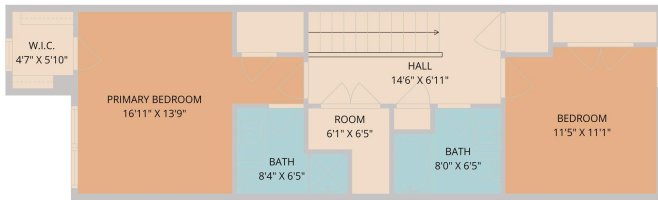

**TWIST
TOURS**