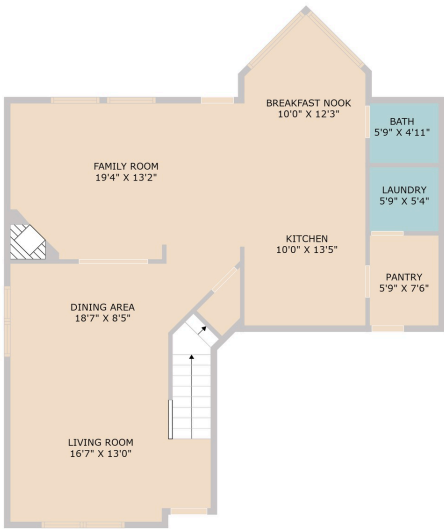

FLOOR 1

Perna Daga

📞 5404493446

✉️ prernakedia17@gmail.com

🌐 siliconhillsaustin.kw.com

© 2025 TBD. All rights reserved. This floor plan is an approximation of existing structures and features and is provided for convenience only with the permission of the seller. All measurements are approximate and not guaranteed to be exact or to scale. Buyer should confirm measurements using their own sources.