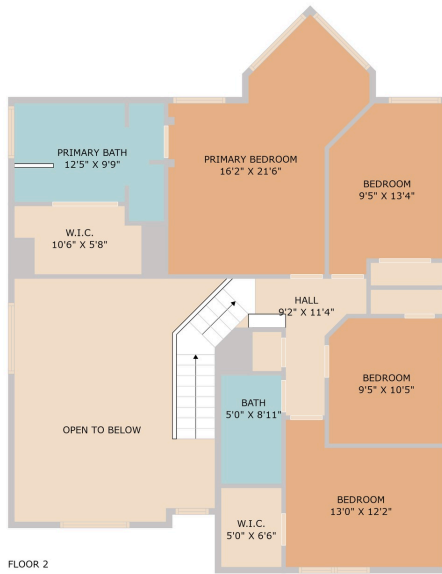

FLOOR 2

Perna Daga

📞 5404493446

✉️ prernakedia17@gmail.com

🌐 siliconhillsaustin.kw.com

© 2025 TBD. All rights reserved. This floor plan is an approximation of existing structures and features and is provided for convenience only with the permission of the seller. All measurements are approximate and not guaranteed to be exact or to scale. Buyer should confirm measurements using their own sources.