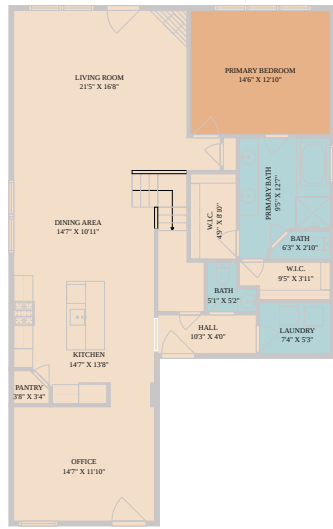

TWIST TOURS