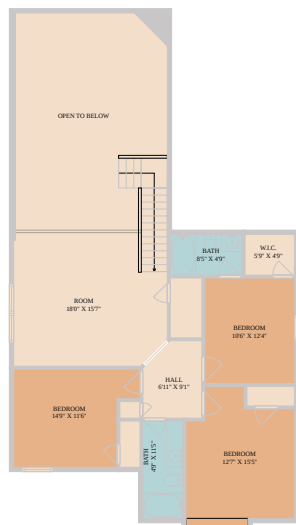

TWIST TOURS