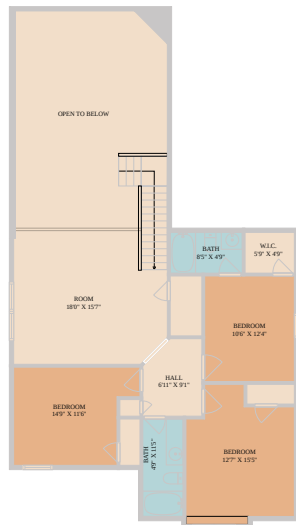

TWIST
TOURS