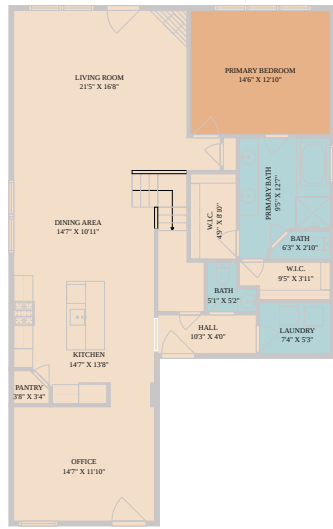

TWIST
TOURS

TWIST
TOURS

TWIST
TOURS

© 2026 331 Enterprises, LLC. All rights reserved. This floor plan is an approximation of existing structures and features and is provided for convenience only with the permission of the seller. All measurements are approximate and not guaranteed to be exact or to scale. Buyer should confirm measurements using their own sources.