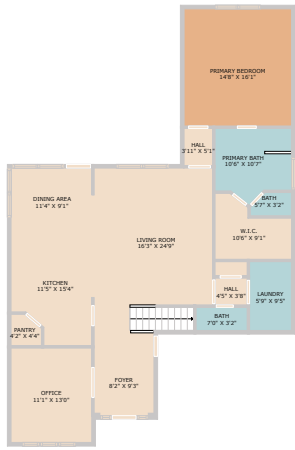

TWIST TOURS