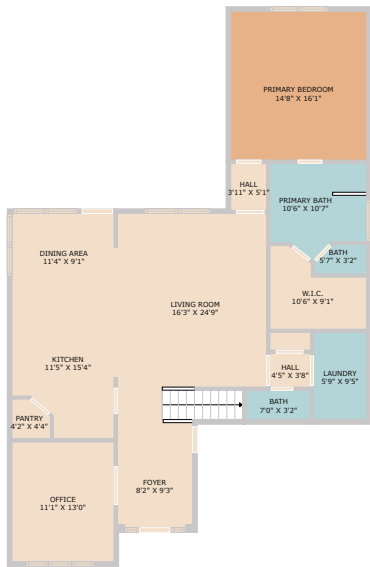

TWIST TOURS

TWIST TOURS

TWIST TOURS

© 2025 TBD. All rights reserved. This floor plan is an approximation of existing structures and features and is provided for convenience only with the permission of the seller. All measurements are approximate and not guaranteed to be exact or to scale. Buyer should confirm measurements using their own sources.