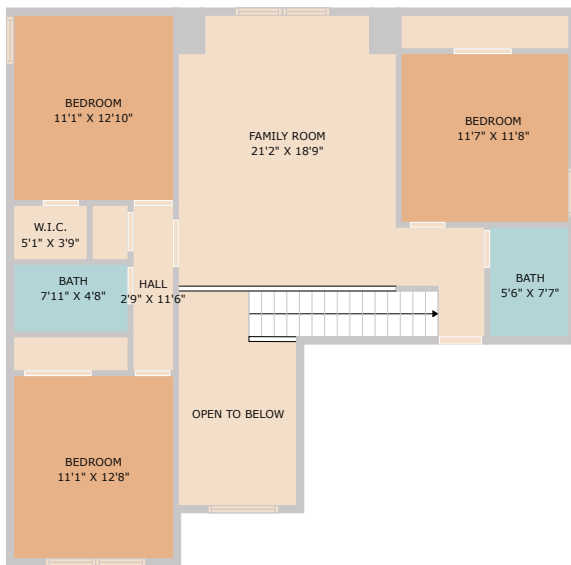

TWIST TOURS

TWIST TOURS