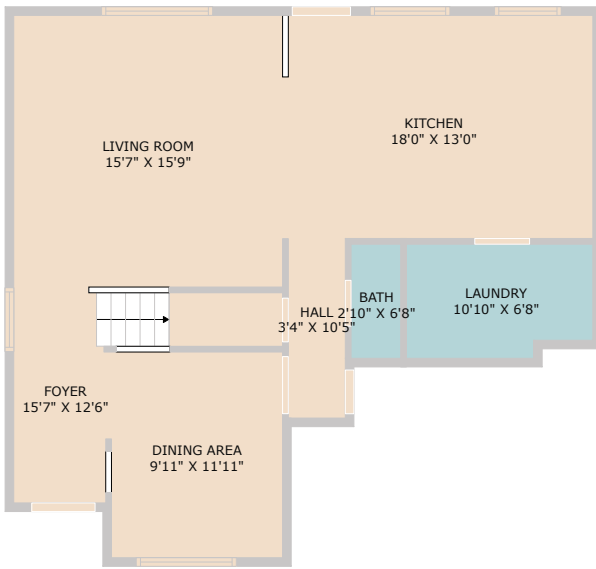

TWIST TOURS

TWIST TOURS

TWIST TOURS

© 2025 TBD. All rights reserved. This floor plan is an approximation of existing structures and features and is provided for convenience only with the permission of the seller. All measurements are approximate and not guaranteed to be exact or to scale. Buyer should confirm measurements using their own sources.