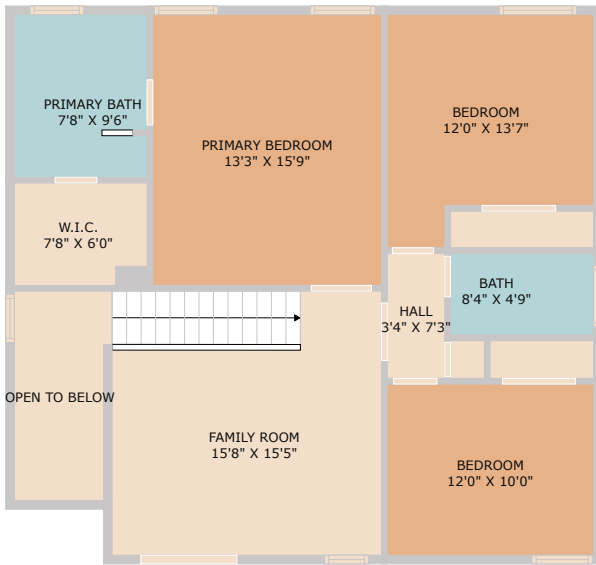

TWIST TOURS

TWIST TOURS