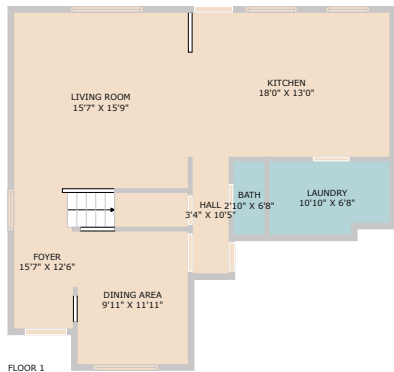

TWIST TOURS

© 2025 TBD. All rights reserved. This floor plan is an approximation of existing structures and features and is provided for convenience only with the permission of the seller. All measurements are approximate and not guaranteed to be exact or to scale. Buyer should confirm measurements using their own sources.