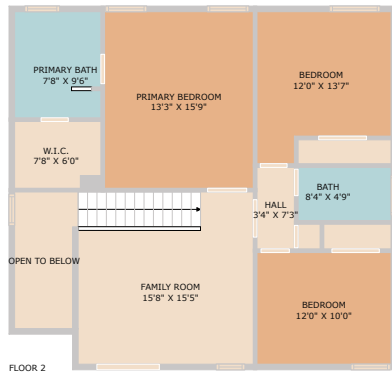

TWIST TOURS

© 2025 TBD. All rights reserved. This floor plan is an approximation of existing structures and features and is provided for convenience only with the permission of the seller. All measurements are approximate and not guaranteed to be exact or to scale. Buyer should confirm measurements using their own sources.