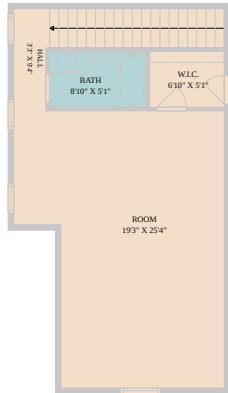

**TWIST
TOURS**

**TWIST
TOURS**

**TWIST
TOURS**

Martha Kohlmorgan

Realtor

📞 512-656-7829

✉️ martha@moveupamerica.com

bprealtytx.com/agents/martha-kohlmorgan/11-

mua-agent-landing-pages/2-martha-kohlmorgan

© 2026 331 Enterprises, LLC. All rights reserved. This floor plan is an approximation of existing structures and features and is provided for convenience only with the permission of the seller. All measurements are approximate and not guaranteed to be exact or to scale. Buyer should confirm measurements using their own sources.