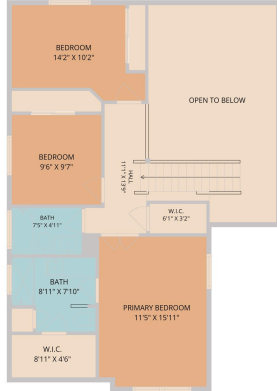

**TWIST
TOURS**