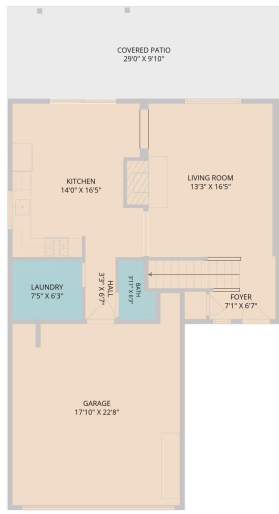

**TWIST
TOURS**

**TWIST
TOURS**

**TWIST
TOURS**

© 2026 331 Enterprises, LLC. All rights reserved. This floor plan is an approximation of existing structures and features and is provided for convenience only with the permission of the seller. All measurements are approximate and not guaranteed to be exact or to scale. Buyer should confirm measurements using their own sources.