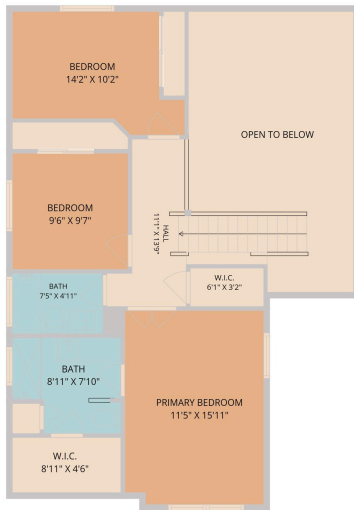

**TWIST
TOURS**